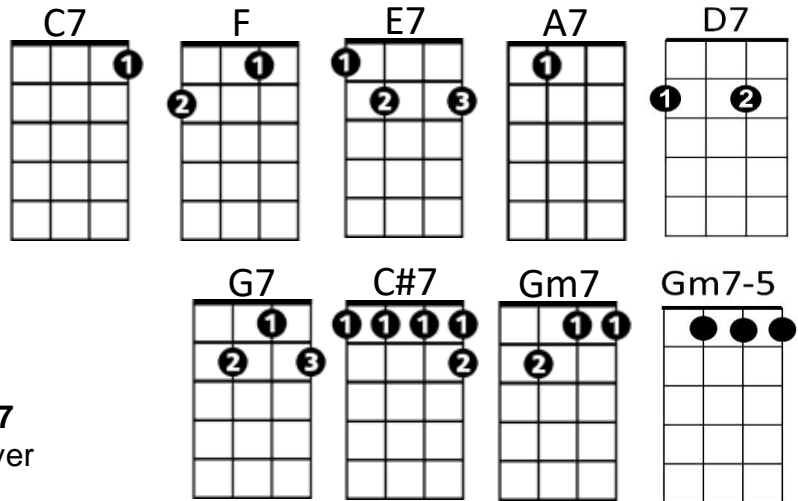

Mister Sandman (Pat Ballard)

C7 F E7
Mister Sandman, bring me a dream
A7 D7
Make him the cutest that I've ever seen
G7 C7
Give him two lips like roses and clover
F C#7 C7
Then tell him that his lonesome nights are over

C7 F E7
Mister Sandman, I'm so alone
A7 D7
Don't have nobody to call my own
Gm7 Gm7-5
Please turn on your magic beam
F G7 F C7
Mister Sandman, bring me a dream

C7 F E7
Mister Sandman, bring me a dream
A7 D7
Make him the cutest that I've ever seen
G7 C7
Give him the word that I'm not a rover
F C#7 C7
Then tell him that his lonesome nights are over

C7 F E7
Mister Sandman, I'm so alone
A7 D7
Don't have nobody to call my own
Gm7 Gm7-5
Please turn on your magic beam
F G7 F C7
Mister Sandman, bring me a dream

C7 F E7
Mister Sandman, yes bring us a dream
A7 D7
Give him a pair of eyes with a "come-hither"
gleam
G7 C7
Give him a lonely heart like Pagliacci
F C#7 C7
And lots of wavy hair like Liberace

C7 F E7
Mister Sandman, someone to hold
A7 D7
Would be so peachy before we're too old
Gm7 Gm7-5
Please turn on your magic beam
F G7
Mister Sandman, bring us,
F G7
Please, please, bring us,
F G7 F
Mister Sandman, bring us a dream