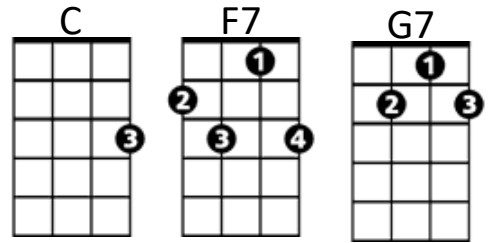

Nine Pound Hammer (Merle Travis) Key C

Intro: C F7 / C G7 C

C F7

This nine pound hammer is a little too heavy

C G7 C

Buddy for my size, buddy for my size

C F7

I'm going on the mountain, gonna see my baby

C G7 C

But I ain't coming back, no I ain't coming back

Chorus:

C F7

Roll on buddy, don't you roll so slow

C G7 C

How can I roll, when the wheels won't go

C F7

G D7 G

But I ain't coming back, no I ain't coming back

Chorus:

G C7

Roll on buddy, don't you roll so slow

G D7 G

How can I roll, when the wheels won't go

G C7