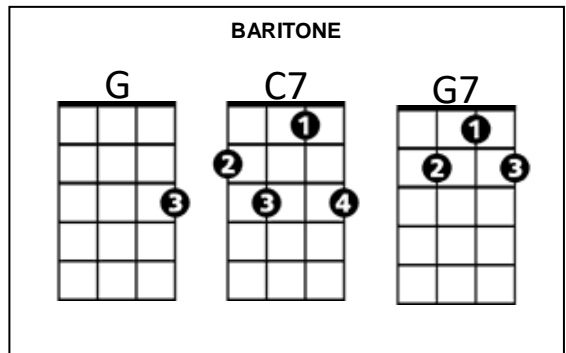

Nine Pound Hammer (Merle Travis) Key C

Intro: C F7 / C G7 C

C F7

This nine pound hammer is a little too heavy

C G7 C

Buddy for my size, buddy for my size

C F7

I'm going on the mountain, gonna see my baby

C G7 C

But I ain't coming back, no I ain't coming back

Chorus:

C F7

Roll on buddy, don't you roll so slow

C G7 C

How can I roll, when the wheels won't go

C F7

Well I'm just a poor boy, a long ways from home

C G7 C

Down in Tennessee, down in Tennessee

(Chorus)

C F7

It's a long way to Harlan, it's a long way to Hazard

C G7 C

Just to get a little brew, just to get a little brew

Well I'm just a poor boy, a long ways from home

G D7 G

Down in Tennessee, down in Tennessee

(Chorus)

G C7

It's a long way to Harlan, it's a long way to Hazard

G D7 G

Just to get a little brew, just to get a little brew