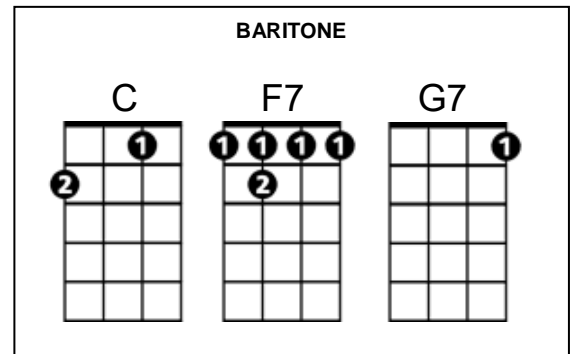

Nine Pound Hammer (Merle Travis) Key C

Intro: C F7 / C G7 C

C F7

This nine pound hammer is a little too heavy

C G7 C

Buddy for my size, buddy for my size

C F7

I'm going on the mountain, gonna see my baby

C G7 C

But I ain't coming back, no I ain't coming back

Chorus:

C F7

Roll on buddy, don't you roll so slow

C G7 C

How can I roll, when the wheels won't go

C F7

Well I'm just a poor boy, a long ways from home

C G7 C

Down in Tennessee, down in Tennessee

(Chorus)

C F7

It's a long way to Harlan, it's a long way to Hazard

C G7 C

Just to get a little brew, just to get a little brew

Nine Pound Hammer (Merle Travis) Key G

Intro: G C7 / G D7 G

G C7

This nine pound hammer is a little too heavy

G D7 G

Buddy for my size, buddy for my size

G C7

I'm going on the mountain, gonna see my baby