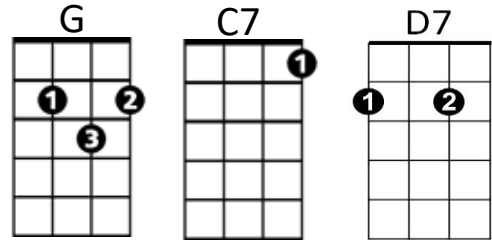

Nine Pound Hammer (Merle Travis) Key G

Intro: G C7 / G D7 G

G C7

This nine pound hammer is a little too heavy

G D7 G

Buddy for my size, buddy for my size

G C7

I'm going on the mountain, gonna see my baby

G D7 G

But I ain't coming back, no I ain't coming back