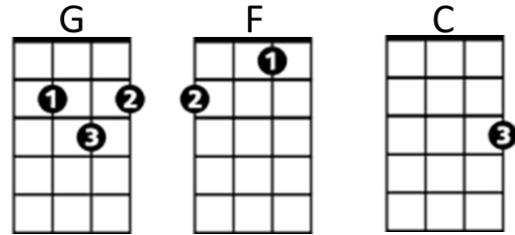

Runnin' Down A Dream (Tom Petty)

Intro: **G C Bb G Bb C Bb G** (First 2 lines of chorus)

G
It was a beautiful day, the sun beat down

F G
I had the radio on, I was drivin'

Trees went by, me and Del was singin',

F G
Little Runaway, I was flyin'

Chorus:

C Bb G
Yeah I'm runnin' down a dream

Bb C
That never would come to me

Bb G
Workin' on a mystery,

Bb C
Goin' wherever it leads

Bb G
Runnin' down a dream

Bridge: Em F G 2x

G
I felt so good, like anything was possible

F G
Hit cruise control, and rubbed my eyes

The last three days, the rain was un-stoppable

F G
It was always cold, no sunshine

(Chorus)

G
I rolled on, as the sky grew dark

F G
I put the pedal down, to make some time

There's something good, waitin' down this road

F G
I'm pickin' up, whatever's mine

(Chorus)

C Bb G
Runnin' down a dream

Ending: **Em F G** (Repeat to fade)