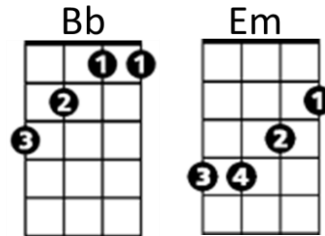

Runnin' Down A Dream (Tom Petty)

Intro: **G C Bb G Bb C Bb G** (First 2 lines of chorus)

G
It was a beautiful day, the sun beat down

F G
I had the radio on, I was drivin'

Trees went by, me and Del was singin',

F G
Little Runaway, I was flyin'

Chorus:

C Bb G
Yeah I'm runnin' down a dream

Bb C
That never would come to me

Bb G
Workin' on a mystery,

Bb C
Goin' wherever it leads

Bb G
Runnin' down a dream

Bridge: Em F G 2x

G
I felt so good, like anything was possible

F G
Hit cruise control, and rubbed my eyes

The last three days, the rain was un-stoppable

F G
It was always cold, no sunshine

(Chorus)

G
I rolled on, as the sky grew dark

F G
I put the pedal down, to make some time

There's something good, waitin' down this road

F G
I'm pickin' up, whatever's mine

(Chorus)

C Bb G
Runnin' down a dream

Ending: **Em F G** (Repeat to fade)