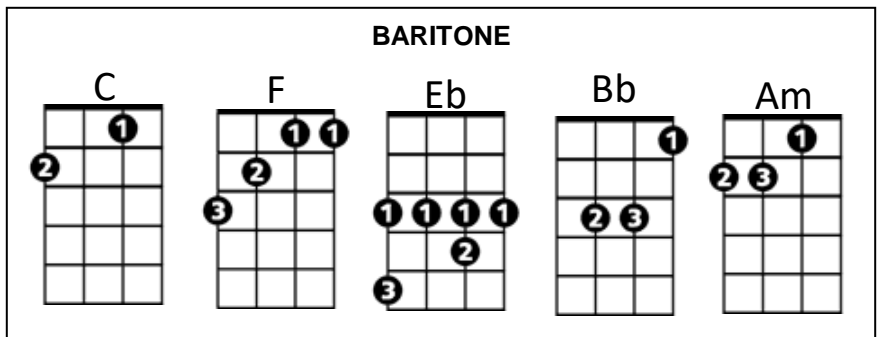

# Runnin' Down A Dream (Tom Petty) Key C

**Intro: C F Eb C Eb F Eb C (First 3 lines of chorus)**

**C**  
It was a beautiful day, the sun beat down  
**Bb** **C**  
I had the radio on, I was drivin'

**C**  
I rolled on, as the sky grew dark  
**Bb** **C**  
I put the pedal down, to make some time

Trees went by, me and Del was singin',  
**Bb** **C**  
Little Runaway, I was flyin'

There's something good, waitin' down this road  
**Bb** **C**  
I'm pickin' up, whatever's mine

**Chorus:**

**F Eb C**  
Yeah I'm runnin' down a dream  
**Eb F**  
That never would come to me  
**Eb C**  
Workin' on a mystery,  
**Eb F**  
Goin' wherever it leads  
**Eb C**  
Runnin' down a dream

**(Chorus)**

**F Eb C**  
Runnin' down a dream

**Ending: Am Bb C (Repeat to fade)**

**Bridge: Am Bb C 2x**

**C**  
I felt so good, like anything was possible  
**Bb** **C**  
Hit cruise control, and rubbed my eyes

## Runnin' Down A Dream (Tom Petty) Key G

Intro: **G C Bb G Bb C Bb G** (First 3 lines of chorus)

**G**  
It was a beautiful day, the sun beat down

**F** **G**  
I had the radio on, I was drivin'

Trees went by, me and Del was singin',