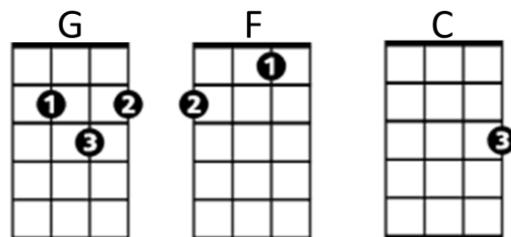

Runnin' Down A Dream (Tom Petty) Key G

Intro: **G C Bb G Bb C Bb G** (First 3 lines of chorus)

G
It was a beautiful day, the sun beat down

F **G**
I had the radio on, I was drivin'

Trees went by, me and Del was singin',

F **G**
Little Runaway, I was flyin'

G
I rolled on, as the sky grew dark

F **G**
I put the pedal down, to make some time

There's something good, waitin' down this road

F **G**
I'm pickin' up, whatever's mine

Chorus:

C Bb G
Yeah I'm runnin' down a dream

Bb C
That never would come to me

Bb G
Workin' on a mystery,

Bb C
Goin' wherever it leads

Bb G
Runnin' down a dream

(Chorus)

C Bb G
Runnin' down a dream

Ending: Em F G (Repeat to fade)

Bridge: Em F G 2x

G
I felt so good, like anything was possible

F **G**
Hit cruise control, and rubbed my eyes

The last three days, the rain was un-
stoppable

F **G**
It was always cold, no sunshine