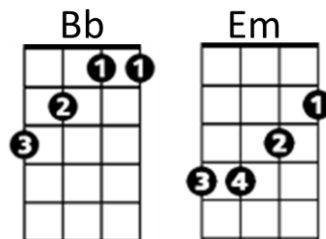

Runnin' Down A Dream (Tom Petty) Key G

Intro: **G C Bb G Bb C Bb G** (First 3 lines of chorus)

G
It was a beautiful day, the sun beat down

F **G**
I had the radio on, I was drivin'

Trees went by, me and Del was singin',

F **G**
Little Runaway, I was flyin'

G
I rolled on, as the sky grew dark

F **G**
I put the pedal down, to make some time

There's something good, waitin' down this road

F **G**
I'm pickin' up, whatever's mine

Chorus:

C Bb G
Yeah I'm runnin' down a dream

Bb C
That never would come to me

Bb G
Workin' on a mystery,

Bb C
Goin' wherever it leads

Bb G
Runnin' down a dream

(Chorus)

C Bb G
Runnin' down a dream

Ending: Em F G (Repeat to fade)

Bridge: Em F G 2x

G
I felt so good, like anything was possible

F **G**
Hit cruise control, and rubbed my eyes

The last three days, the rain was un-
stoppable

F **G**
It was always cold, no sunshine