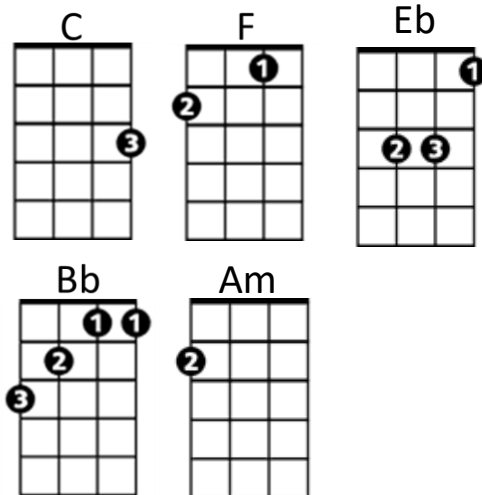

Runnin' Down A Dream (Tom Petty) Key C

Intro: C F Eb C Eb F Eb C (First 3 lines of chorus)

C
It was a beautiful day, the sun beat down
Bb **C**
I had the radio on, I was drivin'

C
I rolled on, as the sky grew dark
Bb **C**
I put the pedal down, to make some time

Trees went by, me and Del was singin',
Bb **C**
Little Runaway, I was flyin'

There's something good, waitin' down this road
Bb **C**
I'm pickin' up, whatever's mine

Chorus:

F Eb C
Yeah I'm runnin' down a dream
Eb F
That never would come to me
Eb C
Workin' on a mystery,
Eb F
Goin' wherever it leads
Eb C
Runnin' down a dream

(Chorus)

F Eb C
Runnin' down a dream

Ending: Am Bb C (Repeat to fade)

Bridge: Am Bb C 2x

C
I felt so good, like anything was possible
Bb **C**
Hit cruise control, and rubbed my eyes

The last three days, the rain was un-
stoppable
Bb **C**
It was always cold, no sunshine