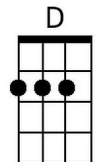

Some Enchanted Evening (Rodgers & Hammerstein) (C)

Some Enchanted Evening by Perry Como

C **D** **G**
Some enchanted evening, you may see a stranger.

C **F**
You may see a stranger a-cross a crowded room.

C **Dm** **Am**
And somehow you know, you know even then,

F **Dm** **G** **C** **G**
That somewhere you'll see her a-gain and a-gain.

C **D** **G**
Some enchanted evening, someone may be laughing.

C **F**
You may hear her laughing, across a crowded room.

G **C** **D** **G**
Fools give you reasons, wise men never try.

C **D** **G**
Some enchanted evening, when you find your true love

C **C** **F**
When you feel her call you a-cross a crowded room.

Em **Dm** **G** **C**
Then fly to her side and make her your own,

Bm **Am** **D** **G**
Then fly to her side and make her your own,

Bm **Am** **G**
Or all through your life you may dream all a-lone.

Baritone