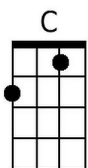

Some Enchanted Evening (Rodgers & Hammerstein) (C)

Some Enchanted Evening by Perry Como

C **D** **G**
Some enchanted evening, you may see a stranger.

C **F**
You may see a stranger a-cross a crowded room.

C **Dm** **Am**
And somehow you know, you know even then,

F **Dm** **G** **C** **G**
That somewhere you'll see her a-gain and a-gain.

C **D** **G**
Some enchanted evening, someone may be laughing.

C **F**
You may hear her laughing, across a crowded room.

C **Dm** **G** **C**
And night after night, as strange as it seems,

F **Dm** **G** **C**
The sounds of her laughter will sing in your dreams.

Em **Dm** **C** **F** **G** **C** **F**

G **Em** **C**
Who can ex-plain it, who can tell you why?

G **C** **D** **G**
Fools give you reasons, wise men never try.

C **D** **G**
Some enchanted evening, when you find your true love

C **C** **F**
When you feel her call you a-cross a crowded room.

Em **Dm** **G** **C**
Then fly to her side and make her your own,

Em **Dm** **C**
Or all through your life you may dream all a-lone.

Baritone