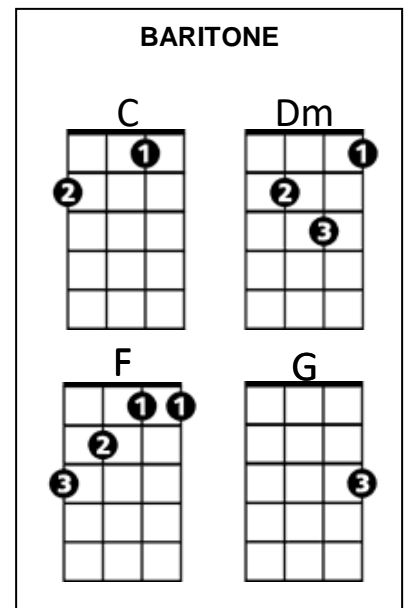

Tennessee Whiskey (Linda H Bartholomew / Dean Dillon) Key C

Intro: C Dm F Dm C F G (Melody for first 2 lines of verse)

C Dm
Used to spend my nights out in a barroom
F Dm C F G
Liquor was the only love I've known
C Dm
But you rescued me from reachin' for the bottom
F Dm C F G
And brought me back from being too far gone

C Dm
I've looked for love in all the same old places
F Dm C F G
Found the bottom of a bottle's always dry
C Dm
But when you poured out your heart I didn't waste it
F Dm C G
'Cause there's nothing like your love to get me high, yeah!

(Chorus)

(Instrumental Chorus)

(Chorus)

(Outro 2x)

C F C Dm
You're as smooth as Tennessee whiskey
F Dm C F C
Tennessee whiskey Tennessee whiskey

Tennessee Whiskey (Linda H Bartholomew / Dean Dillon) Key D

Intro: D Em G Em D G A (Melody for first 2 lines of verse)

D Em
Used to spend my nights out in a barroom
G Em D G A
Liquor was the only love I've known
D Em
But you rescued me from reachin' for the bottom
G Em D G A
And brought me back from being too far gone