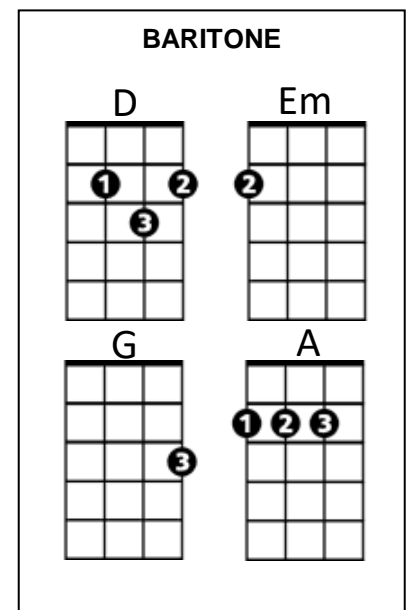

(Chorus)

(Outro 2x)

D G D Em
You're as smooth as Tennessee whiskey
G Em D G D
Tennessee whiskey Tennessee whiskey