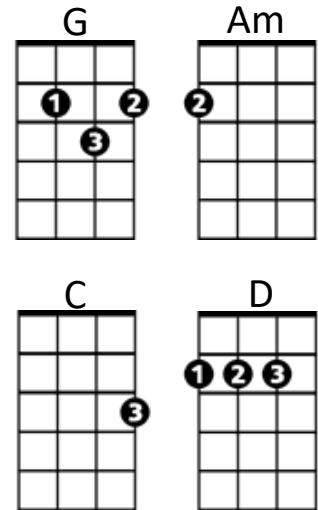

Tennessee Whiskey (Linda H Bartholomew / Dean Dillon) Key C

Intro: C Dm F Dm C F G (Melody for first 2 lines of verse)

C Dm
Used to spend my nights out in a barroom
F Dm C F G
Liquor was the only love I've known
C Dm
But you rescued me from reachin' for the bottom
F Dm C F G
And brought me back from being too far gone

D Em
I've looked for love in all the same old places
G Em D G A
Found the bottom of a bottle's always dry
D Em
But when you poured out your heart I didn't waste it
G Em D A
'Cause there's nothing like your love to get me high, yeah!

(Chorus)

(Instrumental Chorus)

(Chorus)

(Outro 2x)

D G D Em
You're as smooth as Tennessee whiskey
G Em D G D
Tennessee whiskey Tennessee whiskey

Tennessee Whiskey (Linda H Bartholomew / Dean Dillon) Key G

Intro: G Am C Am G C D (Melody for first 2 lines of verse)

G Am
Used to spend my nights out in a barroom
C Am G C D
Liquor was the only love I've known
G Am
But you rescued me from reachin' for the bottom
C Am G C D
And brought me back from being too far gone