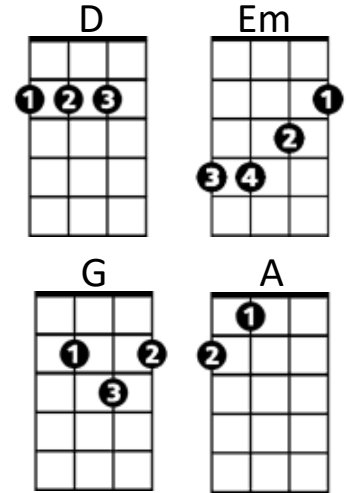

Tennessee Whiskey (Linda H Bartholomew / Dean Dillon) Key C

Intro: C Dm F Dm C F G (Melody for first 2 lines of verse)

C Dm
Used to spend my nights out in a barroom
F Dm C F G
Liquor was the only love I've known
C Dm
But you rescued me from reachin' for the bottom
F Dm C F G
And brought me back from being too far gone

C Dm
I've looked for love in all the same old places
F Dm C F G
Found the bottom of a bottle's always dry
C Dm
But when you poured out your heart I didn't waste it
F Dm C G
'Cause there's nothing like your love to get me high, yeah!

(Chorus)

(Instrumental Chorus)

(Chorus)

(Outro 2x)

C F C Dm
You're as smooth as Tennessee whiskey
F Dm C F C
Tennessee whiskey Tennessee whiskey

Tennessee Whiskey (Linda H Bartholomew / Dean Dillon) Key D

Intro: D Em G Em D G A (Melody for first 2 lines of verse)

D Em
Used to spend my nights out in a barroom
G Em D G A
Liquor was the only love I've known
D Em
But you rescued me from reachin' for the bottom
G Em D G A
And brought me back from being too far gone