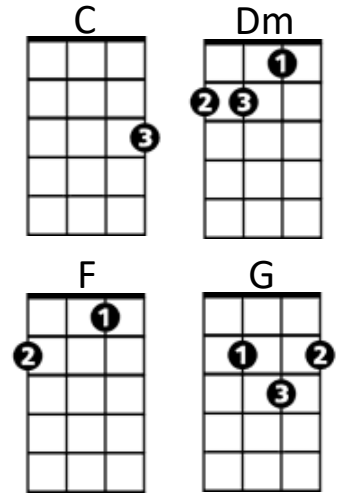

Tennessee Whiskey (Linda H Bartholomew / Dean Dillon) Key C

Intro: C Dm F Dm C F G (Melody for first 2 lines of verse)

C Dm
Used to spend my nights out in a barroom
F Dm C F G
Liquor was the only love I've known
C Dm
But you rescued me from reachin' for the bottom
F Dm C F G
And brought me back from being too far gone

C Dm
I've looked for love in all the same old places
F Dm C F G
Found the bottom of a bottle's always dry
C Dm
But when you poured out your heart I didn't waste it
F Dm C G
'Cause there's nothing like your love to get me high, yeah!

(Chorus)

(Instrumental Chorus)

(Chorus)

(Outro 2x)

C F C Dm
You're as smooth as Tennessee whiskey
F Dm C F C
Tennessee whiskey Tennessee whiskey

Tennessee Whiskey (Linda H Bartholomew / Dean Dillon) Key D

Intro: D Em G Em D G A (Melody for first 2 lines of verse)