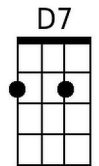

Great Balls Of Fire (Otis Blackwell and Jack Hammer) (G)

G
You shake my nerves and you rattle my brain

C7
Too much love drives a man insane

D7   **C**
You broke my will - oh what a thrill

G
Goodness gracious great balls of fire

G
I laughed at love 'cause I thought it was funny

C7
You came along and you moved me honey

D7   **C**
I changed my mind - looking fine

G
Goodness gracious great balls of fire

Reprise:

C7   **G**
Kiss me baby mmmm it feels good

C7   **D7**
Hold me baby - Well, I want to love you like a lover should
You're fine - so kind

I'm a gonna tell the world that you're mine, mine, mine, mine.

G
I chew my nails and I twiddle my thumb

C7
I'm really nervous but it sure is fun

D7   **C7**
Come on baby - you drive me crazy

G
Goodness gracious great balls of fire

(Repeat from Reprise)

Bari

G	C7	D7	C