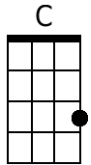

Fire (Bruce Springsteen) (C)

Intro: C / F // C/ - C // F // C/ - C / F // C/

TACET G C// G/ C// G/

I'm driving in my car, I turn on the radio

Dm C F// C/

I'm pulling you close, you just say no

Dm Am

You say you dont like it, but girl I know you're a liar

C D G C G - G // C // G/ - G / C // G/ (pause)

`Cause when we kiss - ooh, - Fi - re

TACET G C// G/ C// G/

Late at night - I'm takin you home

Dm C F// C/

I say I wanna stay, you say you wanna be alone

Dm Am

You say you don't love me, girl - you can't hide your desire

G7 **F7**
Come on baby - you drive me crazy

C
Goodness gracious great balls of fire

(Repeat from Reprise)

Bari

The Bari guitar section contains four chord diagrams: C major (open strings, 0, 0, 0, 2, 3), F major (1, 2, 3, 4, 3, 2), G7 (2, 3, 2, 3, 2, 3), and F7 (1, 2, 3, 4, 3, 2).

C7 **D7**
Hold me baby - Well, I want to love you like a lover should
You're fine - so kind

I'm a gonna tell the world that you're mine, mine, mine, mine.

G
I chew my nails and I twiddle my thumb

C7
I'm really nervous but it sure is fun