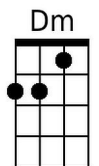

TACET G C// G/ C// G/

Late at night - I'm takin you home

Dm C F// C/

I say I wanna stay, you say you wanna be alone

Dm Am

You say you don't love me, girl - you can't hide your desire

F G C F C - C // F // C/ - C / F // C/ - ///

`Cause when we kiss - ooh, - Fi - re