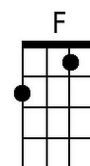

F7 **G7**
Hold me baby - Well, I want to love you like a lover should

You're fine - so kind

I'm a gonna tell the world that you're mine, mine, mine, mine.

C
I chew my nails and I twiddle my thumb

F7
I'm really nervous but it sure is fun

G7 **F7**
Come on baby - you drive me crazy

C
Goodness gracious great balls of fire

(Repeat from Reprise)

Bari

The Bari guitar section contains four chord diagrams: C major (open strings, 0, 0, 0, 2, 3), F major (1, 2, 3, 4, 3, 2), G7 (2, 3, 2, 3, 2, 3), and F7 (1, 2, 3, 4, 3, 2).