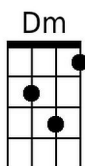

Fire (Bruce Springsteen) (C)

Intro: C / F // C/ - C // F // C/ - C / F // C/

TACET G C// G/ C// G/

I'm driving in my car, I turn on the radio

Dm C F// C/

I'm pulling you close, you just say no

Dm Am

You say you dont like it, but girl I know you're a liar

C D G C G - G // C // G/ - G / C // G/ (pause)

`Cause when we kiss - ooh, - Fi - re

TACET G C// G/ C// G/

Late at night - I'm takin you home

Dm C F// C/

I say I wanna stay, you say you wanna be alone

Dm Am

You say you don't love me, girl - you can't hide your desire

F G C F C - C // F // C/ - C / F // C/ - ///

`Cause when we kiss - ooh, - Fi - re

F C
You had a hold on me, right from the start

G C

A grip so tight I couldn't tear it apart

F C

My nerves all jumpin' actin' like a fool

D G G7

Well your kisses they burn but your heart - stays - cool

TACET G C// G/ C G

Romeo and Juliet, Samson and Deli - lah

Dm C F// C/

Baby you can bet - their love, they didn't deny

Dm Am

Your words say split - but your words they lie

F G

`Cause when we kiss - ooh

G / C// G / G// C // G/ - G / C// G / G// C // G/ (REPEAT TO FADE)

F - i - re F - i - re

Bari