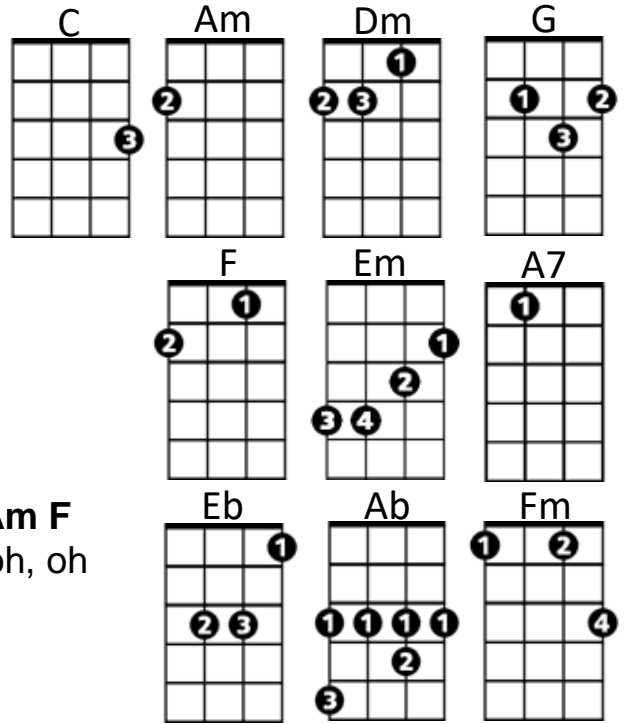

Smoke Gets in Your Eyes

C Am Dm G C Am F
They asked me how I knew, my true love was true, oh, oh,
Dm Em A7 Dm G C Am Dm G
I of course replied, something here inside cannot be denied.
C Am Dm G C Am F
They said, someday you'll find all who love are blind, oh, oh,
Dm Em A7 Dm G C
When your heart's on fire, you must realize smoke gets in your eyes.

Eb C Eb

Ab
So I chaffed them and I gaily laughed,
Eb D Eb
To think they could doubt my love.

Ab Fm
Yet today my love has flown away,
C Am Dm G
I am without my love.

C Am Dm G C Am F
Now laughing friends deride tears I cannot hide, oh, oh
Dm Em A7 Dm
So I smile and say, when a lovely flame dies,
G C Dm
Smoke gets in your eyes, your eyes,
Dm F C
Smoke gets in your eyes.