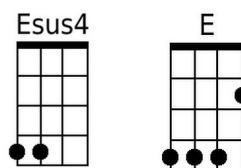

Light My Fire (Van Morrison) (Dm)

Intro: C Bm G Em / C Bm G Em / C Bm Esus4 E

Dm7 **Gmaj7**

You know that it would be un-true

Dm7 **Gmaj7**

You know that I would be a liar

Dm7 **Gmaj7**

If I were to say to you

Dm7 **Gmaj7**

Girl, we couldn't get much higher

Chorus

C **Bm** **G** **Em**

Come on baby light my fire

C **Bm** **G** **Em**

Come on baby light my fire

C **Bm** **Esus4** **E**

Try to set the night on fire

Dm7 **Gmaj7**

The time to hesitate is through

Dm7 **Gmaj7**

No time to wallow in the mire

Dm7 **Gmaj7**

Try now we can only lose

Dm7 **Gmaj7**

And our love become a funeral pyre. **Chorus**

Repeat entire song

Outro:

C **Bm** **Esus4** **E**

Try to set the night on fire **(Repeat to fade)**

Bari

C 	Bm 	G 	Em
Esus4 	E 	Dm7 	GΔ7