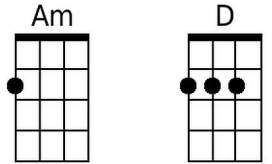

Smoke Gets in Your Eyes (Jerome Kern & Otto Harbach, 1933) (G)

G Em Am D G Em C
They asked me how I knew, my true love was true, oh, oh,
Am Bm E7 Am D G Em Am D
I of course replied, something here inside cannot be denied.
G Em Am D G Em C
They said, someday you'll find all who love are blind, oh, oh,
Am Bm E7 Am D G
When your heart's on fire, you must realize smoke gets in your eyes.