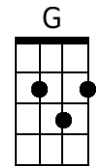

TACET G C// G/ C// G/

Late at night - I'm takin you home

Dm C F// C/

I say I wanna stay, you say you wanna be alone

Dm Am

You say you don't love me, girl - you can't hide your desire

F G C F C - C // F // C/ - C / F // C/ - ///

`Cause when we kiss - ooh, - Fi - re