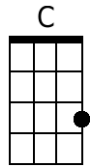

Fire and Rain (James Taylor) (C)

Intro: C Gm F C / C G Bb

C Gm
Just yesterday morning
F C
They let me know you were gone.
G
Susanne, the plans they made,
Bb
Put an end to you.
C Gm
I walked out this morning
F C
And I wrote down this song,
G Bb
I just can't remember who to send it to.

Chorus

F G C
I've seen fire and I've seen rain,
F
I've seen sunny days
G C
That I thought would never end.
F
I've seen lonely times
Dm G C
When I could not find a friend,
Bb Gm C
But I always thought that I'd see you again.
C Gm
Won't you look down upon me, Jesus
F C
You got to help me make a stand,
G Bb
You just got to see me through another day.
C Gm F C
My body's aching and my time is at hand,
G Bb
I won't make it any other way. **Chorus.**

C Gm
I've been walking my mind to an easy time,
F C
My back turned towards the sun.
G
Lord knows when the cold wind blows
Bb
It'll turn your head around.
C
Well, there's hours of time
Gm
On the telephone line
F C
To talk about things to come,
G
Sweet dreams and flying machines
Bb
In pieces on the ground.
F G C
Oh, I've seen fire and I've seen rain,
F
I've seen sunny days
G C
That I thought would never end.
F
I've seen lonely times
Dm G C
When I could not find a friend,
Bb Gm
But I always thought that I'd see you, baby,
C C7
One more time again.
F Gm C
Thought I see - you one more time again.
F Gm
There's just a few things coming my way
C
This time around now.
F Gm
Thought I see, thought I see you
C Gm F C
Fire and rain, now

Bari

C Gm F G Bb