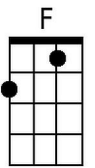

Fire and Rain (James Taylor) (C)

Intro: C Gm F C / C G Bb

C Gm
Just yesterday morning
F C
They let me know you were gone.
G
Susanne, the plans they made,
Bb
Put an end to you.
C Gm
I walked out this morning
F C
And I wrote down this song,
G Bb
I just can't remember who to send it to.

Chorus

F G C
I've seen fire and I've seen rain,
F
I've seen sunny days
G C
That I thought would never end.
F
I've seen lonely times
Dm G C
When I could not find a friend,
Bb Gm C
But I always thought that I'd see you again.
C Gm
Won't you look down upon me, Jesus
F C
You got to help me make a stand,
G Bb
You just got to see me through another day.
C Gm F C
My body's aching and my time is at hand,
G Bb
I won't make it any other way. **Chorus.**

C Gm
I've been walking my mind to an easy time,
F C
My back turned towards the sun.
G
Lord knows when the cold wind blows
Bb
It'll turn your head around.
C
Well, there's hours of time
Gm
On the telephone line
F C
To talk about things to come,
G
Sweet dreams and flying machines
Bb
In pieces on the ground.
F G C
Oh, I've seen fire and I've seen rain,
F
I've seen sunny days
G C
That I thought would never end.
F
I've seen lonely times
Dm G C
When I could not find a friend,
Bb Gm
But I always thought that I'd see you, baby,
C C7
One more time again.
F Gm C
Thought I see - you one more time again.
F Gm
There's just a few things coming my way
C
This time around now.
F Gm
Thought I see, thought I see you
C Gm F C
Fire and rain, now

Bari

C Gm F G Bb