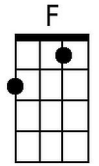

TACET G C// G/ C// G/

I'm driving in my car, I turn on the radio

Dm C F// C/

I'm pulling you close, you just say no

Dm Am

You say you dont like it, but girl I know you're a liar

C D G C G - G // C // G/ - G / C // G/ (pause)

`Cause when we kiss - ooh, - Fi - re