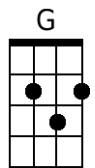

Fire and Rain (James Taylor) (C)

Intro: C Gm F C / C G Bb

C Gm
Just yesterday morning
F C
They let me know you were gone.
G
Susanne, the plans they made,
Bb
Put an end to you.
C Gm
I walked out this morning
F C
And I wrote down this song,
G Bb
I just can't remember who to send it to.

Chorus

F G C
I've seen fire and I've seen rain,
F
I've seen sunny days
G C
That I thought would never end.
F
I've seen lonely times
Dm G C
When I could not find a friend,
Bb Gm C
But I always thought that I'd see you again.
C Gm
Won't you look down upon me, Jesus
F C
You got to help me make a stand,
G Bb
You just got to see me through another day.
C Gm F C
My body's aching and my time is at hand,
G Bb
I won't make it any other way. **Chorus.**

C Gm
I've been walking my mind to an easy time,
F C
My back turned towards the sun.
G
Lord knows when the cold wind blows
Bb
It'll turn your head around.
C
Well, there's hours of time
Gm
On the telephone line
F C
To talk about things to come,
G
Sweet dreams and flying machines
Bb
In pieces on the ground.
F G C
Oh, I've seen fire and I've seen rain,
F
I've seen sunny days
G C
That I thought would never end.
F
I've seen lonely times
Dm G C
When I could not find a friend,
Bb Gm
But I always thought that I'd see you, baby,
C C7
One more time again.
F Gm C
Thought I see - you one more time again.
F Gm
There's just a few things coming my way
C
This time around now.
F Gm
Thought I see, thought I see you
C Gm F C
Fire and rain, now

Bari

C Gm F G Bb