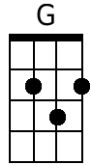

Great Balls Of Fire (Otis Blackwell and Jack Hammer) (G)

G
You shake my nerves and you rattle my brain

C7
Too much love drives a man insane

D7   **C**
You broke my will - oh what a thrill

G
Goodness gracious great balls of fire

G
I laughed at love 'cause I thought it was funny

C7
You came along and you moved me honey

D7   **C**
I changed my mind - looking fine

G
Goodness gracious great balls of fire

Reprise:

C7   **G**
Kiss me baby mmmm it feels good

C7   **D7**
Hold me baby - Well, I want to love you like a lover should
You're fine - so kind

I'm a gonna tell the world that you're mine, mine, mine, mine.

G
I chew my nails and I twiddle my thumb

C7
I'm really nervous but it sure is fun

D7   **C7**
Come on baby - you drive me crazy

G
Goodness gracious great balls of fire

(Repeat from Reprise)

Bari

G	C7	D7	C