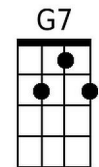

Ring of Fire (June Carter & Merle Kilgore) (C)

Intro: C F C / C G7 C

C F C (C F C)
Love is a burning thing
G7 C (C G7 C)
And it makes a fiery ring
F C (C F C)
Bound by wild desire
G7 C
I fell into a ring of fire

Chorus

G7 F C
I fell into a burning ring of fire
G7
I went down, down, down
F C
And the flames went higher
G7
And it burns, burns, burns
C G7
The ring of fire
C
The ring of fire

(Intro 2X)

(Chorus)

C F C (C F C)
The taste of love is sweet
G7 C (C G7 C)
When hearts like ours meet
F C (C F C)
I fell for you like a child
G7 C
Oh, but the fire went wild

(Chorus 2X)

Ending:

C G7
And it burns, burns, burns
C G7
The ring of fire
C
The ring of fire

(Intro 2X)

Bari

C

F

G7