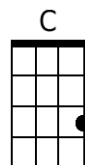

C
I laughed at love 'cause I thought it was funny

F7
You came along and you moved me honey

G7 **F**
I changed my mind - looking fine

C
Goodness gracious great balls of fire

Reprise:

F7 **C**
Kiss me baby mmmm it feels good

F7 **G7**
Hold me baby - Well, I want to love you like a lover should

You're fine - so kind

I'm a gonna tell the world that you're mine, mine, mine, mine.

C
I chew my nails and I twiddle my thumb

F7
I'm really nervous but it sure is fun

G7 **F7**
Come on baby - you drive me crazy

C
Goodness gracious great balls of fire

(Repeat from Reprise)

Bari

The Bari guitar section contains four chord diagrams: C major (open strings, 0, 0, 0, 2, 3), F major (1, 2, 3, 4, 3, 2), G7 (2, 3, 2, 3, 2, 3), and F7 (1, 2, 3, 4, 3, 2).