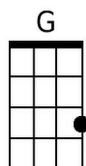

Fire (Bruce Springsteen) (C)

Intro: C / F // C/ - C // F // C/ - C / F // C/

TACET G C// G/ C// G/

I'm driving in my car, I turn on the radio

Dm C F// C/

I'm pulling you close, you just say no

Dm Am

You say you dont like it, but girl I know you're a liar

C D G C G - G // C // G/ - G / C // G/ (pause)

`Cause when we kiss - ooh, - Fi - re

TACET G C// G/ C// G/

Late at night - I'm takin you home

Dm C F// C/

I say I wanna stay, you say you wanna be alone

Dm Am

You say you don't love me, girl - you can't hide your desire

F G C F C - C // F // C/ - C / F // C/ - ///

`Cause when we kiss - ooh, - Fi - re

F C
You had a hold on me, right from the start

G C

A grip so tight I couldn't tear it apart

F C

My nerves all jumpin' actin' like a fool

D G G7

Well your kisses they burn but your heart - stays - cool

TACET G C// G/ C G

Romeo and Juliet, Samson and Deli - lah

Dm C F// C/

Baby you can bet - their love, they didn't deny

Dm Am

Your words say split - but your words they lie

F G

`Cause when we kiss - ooh

G / C// G / G// C // G/ - G / C// G / G// C // G/ (REPEAT TO FADE)

F - i - re F - i - re

Bari