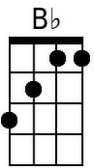

Fire and Rain (James Taylor) (C)

Intro: C Gm F C / C G Bb

C Gm
Just yesterday morning
F C
They let me know you were gone.
G
Susanne, the plans they made,
Bb
Put an end to you.
C Gm
I walked out this morning
F C
And I wrote down this song,
G Bb
I just can't remember who to send it to.

Chorus

F G C
I've seen fire and I've seen rain,
F
I've seen sunny days
G C
That I thought would never end.
F
I've seen lonely times
Dm G C
When I could not find a friend,
Bb Gm C
But I always thought that I'd see you again.
C Gm
Won't you look down upon me, Jesus
F C
You got to help me make a stand,
G Bb
You just got to see me through another day.
C Gm F C
My body's aching and my time is at hand,
G Bb
I won't make it any other way. **Chorus.**

C Gm
I've been walking my mind to an easy time,
F C
My back turned towards the sun.
G
Lord knows when the cold wind blows
Bb
It'll turn your head around.
C
Well, there's hours of time
Gm
On the telephone line
F C
To talk about things to come,
G
Sweet dreams and flying machines
Bb
In pieces on the ground.
F G C
Oh, I've seen fire and I've seen rain,
F
I've seen sunny days
G C
That I thought would never end.
F
I've seen lonely times
Dm G C
When I could not find a friend,
Bb Gm
But I always thought that I'd see you, baby,
C C7
One more time again.
F Gm C
Thought I see - you one more time again.
F Gm
There's just a few things coming my way
C
This time around now.
F Gm
Thought I see, thought I see you
C Gm F C
Fire and rain, now

Bari

C Gm F G Bb