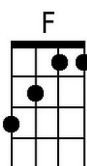

Fire (Bruce Springsteen) (C)

Intro: C / F // C/ - C // F // C/ - C / F // C/

TACET G C// G/ C// G/

I'm driving in my car, I turn on the radio

Dm C F// C/

I'm pulling you close, you just say no

Dm Am

You say you dont like it, but girl I know you're a liar

C D G C G - G // C // G/ - G / C // G/ (pause)

`Cause when we kiss - ooh, - Fi - re

TACET G C// G/ C// G/

Late at night - I'm takin you home

Dm C F// C/

I say I wanna stay, you say you wanna be alone

Dm Am

You say you don't love me, girl - you can't hide your desire

F G C F C - C // F // C/ - C / F // C/ - ///

`Cause when we kiss - ooh, - Fi - re

F C
You had a hold on me, right from the start

G C

A grip so tight I couldn't tear it apart

F C

My nerves all jumpin' actin' like a fool

D G G7

Well your kisses they burn but your heart - stays - cool

TACET G C// G/ C G

Romeo and Juliet, Samson and Deli - lah

Dm C F// C/

Baby you can bet - their love, they didn't deny

Dm Am

Your words say split - but your words they lie

F G

`Cause when we kiss - ooh

G / C// G / G// C // G/ - G / C// G / G// C // G/ (REPEAT TO FADE)

F - i - re F - i - re

Bari