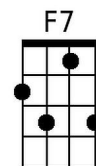

Chorus

F G C
I've seen fire and I've seen rain,
F
I've seen sunny days
G C
That I thought would never end.
F
I've seen lonely times
Dm G C
When I could not find a friend,
Bb Gm C
But I always thought that I'd see you again.
C Gm
Won't you look down upon me, Jesus
F C
You got to help me make a stand,
G Bb
You just got to see me through another day.
C Gm F C
My body's aching and my time is at hand,
G Bb
I won't make it any other way. **Chorus.**

F7 **G7**
Hold me baby - Well, I want to love you like a lover should

You're fine - so kind

I'm a gonna tell the world that you're mine, mine, mine, mine.

C
I chew my nails and I twiddle my thumb

F7
I'm really nervous but it sure is fun

G7 **F7**
Come on baby - you drive me crazy

C
Goodness gracious great balls of fire

(Repeat from Reprise)

Bari

The Bari guitar section contains four chord diagrams: C major (open strings, 0, 0, 0, 2, 3), F major (1, 2, 3, 4, 3, 2), G7 (2, 3, 2, 3, 2, 3), and F7 (1, 2, 3, 4, 3, 2).