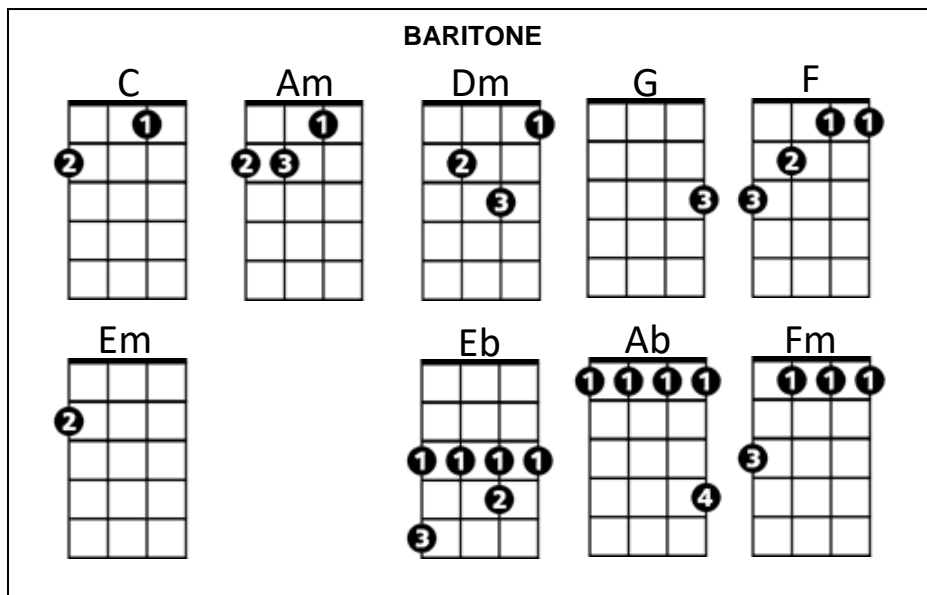

Smoke Gets in Your Eyes

C Am Dm G C Am F
They asked me how I knew, my true love was true, oh, oh,
Dm Em A7 Dm G C Am Dm G
I of course replied, something here inside cannot be denied.
C Am Dm G C Am F
They said, someday you'll find all who love are blind, oh, oh,
Dm Em A7 Dm G C
When your heart's on fire, you must realize smoke gets in your eyes.

Eb C Eb

Ab
So I chaffed them and I gaily laughed,
Eb D Eb
To think they could doubt my love.

Ab Fm
Yet today my love has flown away,
C Am Dm G
I am without my love.

C Am Dm G C Am F
Now laughing friends deride tears I cannot hide, oh, oh
Dm Em A7 Dm
So I smile and say, when a lovely flame dies,
G C Dm
Smoke gets in your eyes, your eyes,
Dm F C
Smoke gets in your eyes.