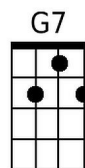

Chorus

F G C
I've seen fire and I've seen rain,
F
I've seen sunny days
G C
That I thought would never end.
F
I've seen lonely times
Dm G C
When I could not find a friend,
Bb Gm C
But I always thought that I'd see you again.
C Gm
Won't you look down upon me, Jesus
F C
You got to help me make a stand,
G Bb
You just got to see me through another day.
C Gm F C
My body's aching and my time is at hand,
G Bb
I won't make it any other way. **Chorus.**

C
I laughed at love 'cause I thought it was funny

F7
You came along and you moved me honey

G7 **F**
I changed my mind - looking fine

C
Goodness gracious great balls of fire

Reprise:

F7 **C**
Kiss me baby mmmm it feels good

F7 **G7**
Hold me baby - Well, I want to love you like a lover should

You're fine - so kind

I'm a gonna tell the world that you're mine, mine, mine, mine.

C
I chew my nails and I twiddle my thumb

F7
I'm really nervous but it sure is fun

G7 **F7**
Come on baby - you drive me crazy

C
Goodness gracious great balls of fire

(Repeat from Reprise)

Bari

The Bari guitar section contains four chord diagrams: C major (open strings, 0, 0, 0, 2, 3), F major (1, 2, 3, 4, 3, 2), G7 (2, 3, 2, 3, 2, 3), and F7 (1, 2, 3, 4, 3, 2).