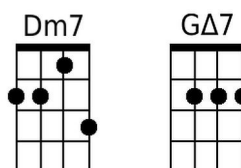

Light My Fire (Van Morrison) (Dm)

Intro: C Bm G Em / C Bm G Em / C Bm Esus4 E

Dm7 **Gmaj7**

You know that it would be un-true

Dm7 **Gmaj7**

You know that I would be a liar

Dm7 **Gmaj7**

If I were to say to you

Dm7 **Gmaj7**

Girl, we couldn't get much higher

Chorus

C **Bm** **G** **Em**

Come on baby light my fire

C **Bm** **G** **Em**

Come on baby light my fire

C **Bm** **Esus4** **E**

Try to set the night on fire

Dm7 **Gmaj7**

The time to hesitate is through

Dm7 **Gmaj7**

No time to wallow in the mire

Dm7 **Gmaj7**

Try now we can only lose

Dm7 **Gmaj7**

And our love become a funeral pyre. **Chorus**

Repeat entire song

Outro:

C **Bm** **Esus4** **E**

Try to set the night on fire **(Repeat to fade)**

Bari

C 	Bm 	G 	Em
Esus4 	E 	Dm7 	GΔ7