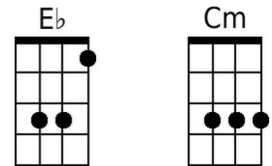

G Em Am D G Em C
Now laughing friends deride tears I cannot hide, oh, oh

Am Bm E7 Am

So I smile and say, when a lovely flame dies,

D G Am

Smoke gets in your eyes, your eyes,

Am C G

Smoke gets in your eyes.