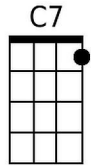

Great Balls Of Fire (Otis Blackwell and Jack Hammer) (G)

G
You shake my nerves and you rattle my brain

C7
Too much love drives a man insane

D7   **C**
You broke my will - oh what a thrill

G
Goodness gracious great balls of fire

G
I laughed at love 'cause I thought it was funny

C7
You came along and you moved me honey

D7   **C**
I changed my mind - looking fine

G
Goodness gracious great balls of fire

Reprise:

C7   **G**
Kiss me baby mmmm it feels good

C7   **D7**
Hold me baby - Well, I want to love you like a lover should
You're fine - so kind

I'm a gonna tell the world that you're mine, mine, mine, mine.

G
I chew my nails and I twiddle my thumb

C7
I'm really nervous but it sure is fun

D7   **C7**
Come on baby - you drive me crazy

G
Goodness gracious great balls of fire

(Repeat from Reprise)

Bari

G	C7	D7	C