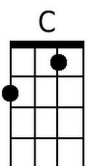

Fire (Bruce Springsteen) (C)

Intro: C / F // C/ - C // F // C/ - C / F // C/

TACET G C// G/ C// G/

I'm driving in my car, I turn on the radio

Dm C F// C/

I'm pulling you close, you just say no

Dm Am

You say you dont like it, but girl I know you're a liar

C D G C G - G // C // G/ - G / C // G/ (pause)

`Cause when we kiss - ooh, - Fi - re

TACET G C// G/ C// G/

Late at night - I'm takin you home

Dm C F// C/

I say I wanna stay, you say you wanna be alone

Dm Am

You say you don't love me, girl - you can't hide your desire

F G C F C - C // F // C/ - C / F // C/ - ///

`Cause when we kiss - ooh, - Fi - re

F C
You had a hold on me, right from the start

G C

A grip so tight I couldn't tear it apart

F C

My nerves all jumpin' actin' like a fool

D G G7

Well your kisses they burn but your heart - stays - cool

TACET G C// G/ C G

Romeo and Juliet, Samson and Deli - lah

Dm C F// C/

Baby you can bet - their love, they didn't deny

Dm Am

Your words say split - but your words they lie

F G

`Cause when we kiss - ooh

G / C// G / G// C // G/ - G / C// G / G// C // G/ (REPEAT TO FADE)

F - i - re F - i - re

Bari