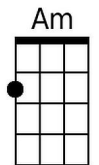

Fire (Bruce Springsteen) (C)

Intro: C / F // C/ - C // F // C/ - C / F // C/

TACET G C// G/ C// G/

I'm driving in my car, I turn on the radio

Dm C F// C/

I'm pulling you close, you just say no

Dm Am

You say you dont like it, but girl I know you're a liar

D G G7

Well your kisses they burn but your heart - stays - cool

TACET G C// G/ C G

Romeo and Juliet, Samson and Deli - lah

Dm C F// C/

Baby you can bet - their love, they didn't deny

Dm Am

Your words say split - but your words they lie

G7 **F7**
Come on baby - you drive me crazy

C
Goodness gracious great balls of fire

(Repeat from Reprise)

Bari

The Bari guitar section contains four chord diagrams: C major (open strings, 0, 0, 0, 2, 3), F major (1, 2, 3, 4, 3, 2), G7 (2, 3, 2, 3, 2, 3), and F7 (1, 2, 3, 4, 3, 2).

C7 **D7**
Hold me baby - Well, I want to love you like a lover should
You're fine - so kind

I'm a gonna tell the world that you're mine, mine, mine, mine.

G
I chew my nails and I twiddle my thumb

C7
I'm really nervous but it sure is fun