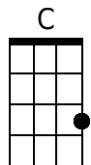

Great Balls Of Fire (Otis Blackwell and Jack Hammer) (G)

G
You shake my nerves and you rattle my brain

C7
Too much love drives a man insane

D7   **C**
You broke my will - oh what a thrill

G
Goodness gracious great balls of fire

G
I laughed at love 'cause I thought it was funny

C7
You came along and you moved me honey

D7   **C**
I changed my mind - looking fine

G
Goodness gracious great balls of fire

Reprise:

C7   **G**
Kiss me baby mmmm it feels good

C7   **D7**
Hold me baby - Well, I want to love you like a lover should
You're fine - so kind

I'm a gonna tell the world that you're mine, mine, mine, mine.

G
I chew my nails and I twiddle my thumb

C7
I'm really nervous but it sure is fun

D7   **C7**
Come on baby - you drive me crazy

G
Goodness gracious great balls of fire

(Repeat from Reprise)

Bari

G	C7	D7	C