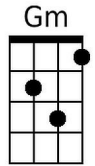

Fire and Rain (James Taylor) (C)

Intro: C Gm F C / C G Bb

C Gm
Just yesterday morning
F C
They let me know you were gone.
G
Susanne, the plans they made,
Bb
Put an end to you.
C Gm
I walked out this morning
F C
And I wrote down this song,
G Bb
I just can't remember who to send it to.

Chorus

F G C
I've seen fire and I've seen rain,
F
I've seen sunny days
G C
That I thought would never end.
F
I've seen lonely times
Dm G C
When I could not find a friend,
Bb Gm C
But I always thought that I'd see you again.
C Gm
Won't you look down upon me, Jesus
F C
You got to help me make a stand,
G Bb
You just got to see me through another day.
C Gm F C
My body's aching and my time is at hand,
G Bb
I won't make it any other way. **Chorus.**

C Gm
I've been walking my mind to an easy time,
F C
My back turned towards the sun.
G
Lord knows when the cold wind blows
Bb
It'll turn your head around.
C
Well, there's hours of time
Gm
On the telephone line
F C
To talk about things to come,
G
Sweet dreams and flying machines
Bb
In pieces on the ground.
F G C
Oh, I've seen fire and I've seen rain,
F
I've seen sunny days
G C
That I thought would never end.
F
I've seen lonely times
Dm G C
When I could not find a friend,
Bb Gm
But I always thought that I'd see you, baby,
C C7
One more time again.
F Gm C
Thought I see - you one more time again.
F Gm
There's just a few things coming my way
C
This time around now.
F Gm
Thought I see, thought I see you
C Gm F C
Fire and rain, now

Bari

C Gm F G Bb