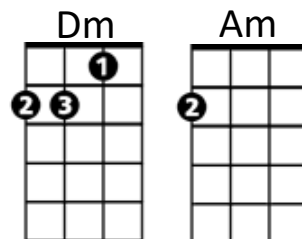

And I Love Her – The Beatles

Intro: Dm Am / Dm Am / Dm Am Dm

Dm Am Dm Am
I give her all my love ~ That's all I do

Dm Am
And if you saw my love ~

F G7 C
You'd love her too ~ and I love her

Dm Am Dm Am
She gives me everything ~ and tenderly

Dm Am
The kiss my lover brings ~

F G7 C
She brings to me ~ and I love her

Am G Am Em
A love like ours ~ could never die

Am Em G7
As long as I ~ Have you near me

Dm Am Dm Am
Bright are the stars that shine ~ Dark is the sky

BARITONE

Dm Am
I know this love of mine ~

F G7 C
Will never die ~ And I love her

[Instrumental verse]

REPEAT LAST VERSE

(Outro)

Dm Am / Dm Am / Dm Am Dm (ring out)