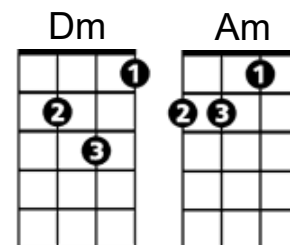

And I Love Her – The Beatles

Intro: Dm Am / Dm Am / Dm Am Dm

Dm Am Dm Am
I give her all my love ~ That's all I do

Dm Am
And if you saw my love ~

F G7 C
You'd love her too ~ and I love her

Dm Am Dm Am
She gives me everything ~ and tenderly

Dm Am
The kiss my lover brings ~

F G7 C
She brings to me ~ and I love her

Am G Am Em
A love like ours ~ could never die

Am Em G7
As long as I ~ Have you near me

Dm Am Dm Am
Bright are the stars that shine ~ Dark is the sky

BARITONE

Dm Am
I know this love of mine ~

F G7 C
Will never die ~ And I love her

[Instrumental verse]

REPEAT LAST VERSE

(Outro)

Dm Am / Dm Am / Dm Am Dm (ring out)