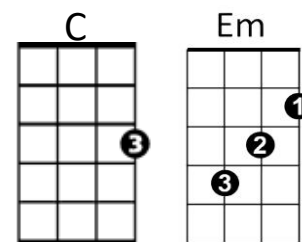

And I Love Her – The Beatles

Intro: Dm Am / Dm Am / Dm Am Dm

Dm Am Dm Am
I give her all my love ~ That's all I do

Dm Am
And if you saw my love ~

F G7 C
You'd love her too ~ and I love her

Dm Am Dm Am
She gives me everything ~ and tenderly

Dm Am
The kiss my lover brings ~

F G7 C
She brings to me ~ and I love her

Am G Am Em
A love like ours ~ could never die

Am Em G7
As long as I ~ Have you near me

Dm Am Dm Am
Bright are the stars that shine ~ Dark is the sky

BARITONE

Dm Am
I know this love of mine ~

F G7 C
Will never die ~ And I love her

[Instrumental verse]

REPEAT LAST VERSE

(Outro)

Dm Am / Dm Am / Dm Am Dm (ring out)