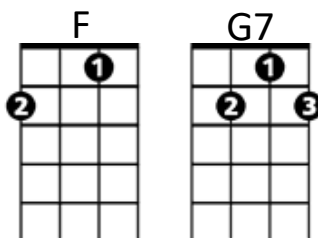

And I Love Her – The Beatles

Intro: Dm Am / Dm Am / Dm Am Dm

Dm Am Dm Am
I give her all my love ~ That's all I do

Dm Am
And if you saw my love ~

F G7 C
You'd love her too ~ and I love her

Dm Am Dm Am
She gives me everything ~ and tenderly

Dm Am
The kiss my lover brings ~

F G7 C
She brings to me ~ and I love her

Am G Am Em
A love like ours ~ could never die

Am Em G7
As long as I ~ Have you near me

Dm Am Dm Am
Bright are the stars that shine ~ Dark is the sky

BARITONE

Dm Am
I know this love of mine ~

F G7 C
Will never die ~ And I love her

[Instrumental verse]

REPEAT LAST VERSE

(Outro)

Dm Am / Dm Am / Dm Am Dm (ring out)