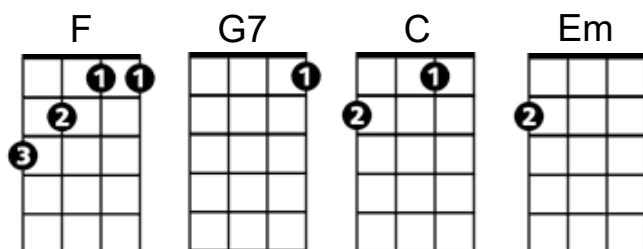

And I Love Her – The Beatles

Intro: Dm Am / Dm Am / Dm Am Dm

Dm Am Dm Am
I give her all my love ~ That's all I do

Dm Am
And if you saw my love ~

F G7 C
You'd love her too ~ and I love her

Dm Am Dm Am
She gives me everything ~ and tenderly

Dm Am
The kiss my lover brings ~

F G7 C
She brings to me ~ and I love her

Am G Am Em
A love like ours ~ could never die

Am Em G7
As long as I ~ Have you near me

Dm Am Dm Am
Bright are the stars that shine ~ Dark is the sky

BARITONE

Dm Am
I know this love of mine ~

F G7 C
Will never die ~ And I love her

[Instrumental verse]

REPEAT LAST VERSE

(Outro)

Dm Am / Dm Am / Dm Am Dm (ring out)