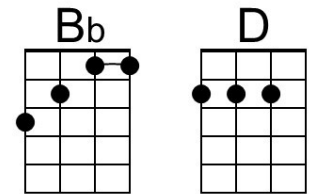

Bridge

G D Em
 You don't under-stand
 C Am D | D7
 That a girl like me can love just one man.

G F Em A D
 Three thousand miles that's how far you'll go.
 Em A - D
 And you said to me ...
 G ... | Em | . . . | D - D7
 'Ple ase , don't fol - low'.

Bridge

G D Em
 You don't under-stand
C Am D | D7
 That a girl like me can love just one man.

G F Em A D
 ___ You've been gone a week ___ and I tried so hard,
Em A D G Em A | D | D7
 ___ Not to be the cryin' kind... ___ Not to be the girl you left be-hind.

Go Where You Wanna Go (John Phillips, 1965) (C)

Go Where You Wanna Go by The Mamas and the Papas (1965) (G)

4/4 Time – Tempo 105 / 210 bpm

Intro (4 measures) C F | C F

Chorus

C F
You gotta go where you wanna go,

C F
Do what you wanna do.

C F C F
With who-ever you wanna do it.

C F
Go where you wanna go,

C F
Do what you wanna do.

C F C F
With who-ever you wanna do it.

Bridge

C G Am
You don't under-stand

F Dm G | G7
That a girl like me can love just one man.