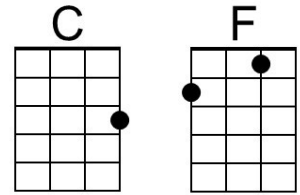

Bridge

G D Em
 You don't under-stand
 C Am D | D7
 That a girl like me can love just one man.

G F Em A D
 Three thousand miles that's how far you'll go.
 Em A - D
 And you said to me ...
 G ... | Em | . . . | D - D7
 'Ple ase , don't fol - low'.

Bridge

G D Em
 You don't under-stand
C Am D | D7
 That a girl like me can love just one man.

G F Em A D
 ___ You've been gone a week ___ and I tried so hard,
Em A D G Em A | D | D7
 ___ Not to be the cryin' kind... ___ Not to be the girl you left be-hind.

Chorus 3

G C G C
 You *gotta* go where you wanna go, ___ Do what you wanna do.
G C G C
 ___ With who-ever ___ you wanna do it.

Outro (Repeat 3x)

| G .. C | G .. C | (End on) G C | G
 ___ Go where you want. ___ Do what you want.

Go Where You Wanna Go (John Phillips, 1965) (C)

Go Where You Wanna Go by The Mamas and the Papas (1965) (G)

4/4 Time – Tempo 105 / 210 bpm

Intro (4 measures) C F | C F

Chorus

C F
You gotta go where you wanna go,