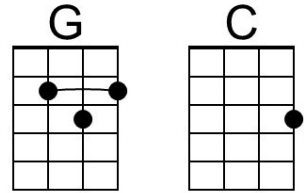

Go Where You Wanna Go (John Phillips, 1965) (G)

Go Where You Wanna Go by The Mamas and the Papas (1965) (G)

4/4 Time – Tempo 105 / 210 bpm

Intro (4 measures) G C | G C

Chorus

G C
 You gotta go where you wanna go,
 G C
 Do what you wanna do.
 G C G C
 With who-ever you wanna do it.
 G C
 Go where you wanna go,
 G C
 Do what you wanna do.
 G C G C
 With who-ever you wanna do it.

Bridge

G D Em
 You don't under-stand
 C Am D | D7
 That a girl like me can love just one man.

G F Em A D
 Three thousand miles that's how far you'll go.
 Em A - D
 And you said to me ...
 G ... | Em | . . . | D - D7
 'Ple ase , don't fol - low'.

Bridge

G D Em
 You don't under-stand
C Am D | D7
 That a girl like me can love just one man.

G F Em A D
 ___ You've been gone a week ___ and I tried so hard,
Em A D G Em A | D | D7
 ___ Not to be the cryin' kind... ___ Not to be the girl you left be-hind.

Chorus 3

 C F C F
You *gotta* go where you wanna go, __ Do what you wanna do.
C F C F
__ With who-ever __ you wanna do it.

| G .. F | C .. F | C F | C
__ Go where you want. __ Do what you want. **Outro (Repeat 3x) (End on)**