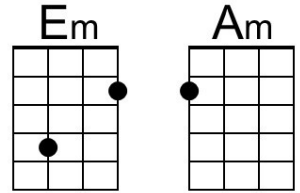

Bridge

G D Em
 You don't under-stand
 C Am D | D7
 That a girl like me can love just one man.

G F Em A D
 Three thousand miles that's how far you'll go.
 Em A - D
 And you said to me ...
 G ... | Em | . . . | D - D7
 'Ple ase , don't fol - low'.

Bridge

G D Em
 You don't under-stand
C Am D | D7
 That a girl like me can love just one man.

G F Em A D
 ___ You've been gone a week ___ and I tried so hard,
Em A D G Em A | D | D7
 ___ Not to be the cryin' kind... ___ Not to be the girl you left be-hind.

Bridge

C G Am
You don't under-stand
 F Dm G | G7
That a girl like me can love just one man.

C Bb Am D G
__ You've been gone a week __ and I tried so hard,
Am D G C Am D | G | G7
__ Not to be the cryin' kind... __ Not to be the girl you left be-hind.

Chorus 3

 C F C F
You *gotta* go where you wanna go, __ Do what you wanna do.
C F C F
__ With who-ever __ you wanna do it.

| G .. F | C .. F | C F | C
__ Go where you want. __ Do what you want. **Outro (Repeat 3x) (End on)**