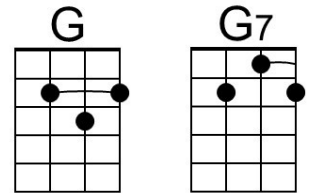

Chorus

C F
You gotta go where you wanna go,

C F
Do what you wanna do.

C F C F
With who-ever you wanna do it.

C F
Go where you wanna go,

C F
Do what you wanna do.

C F C F
With who-ever you wanna do it.