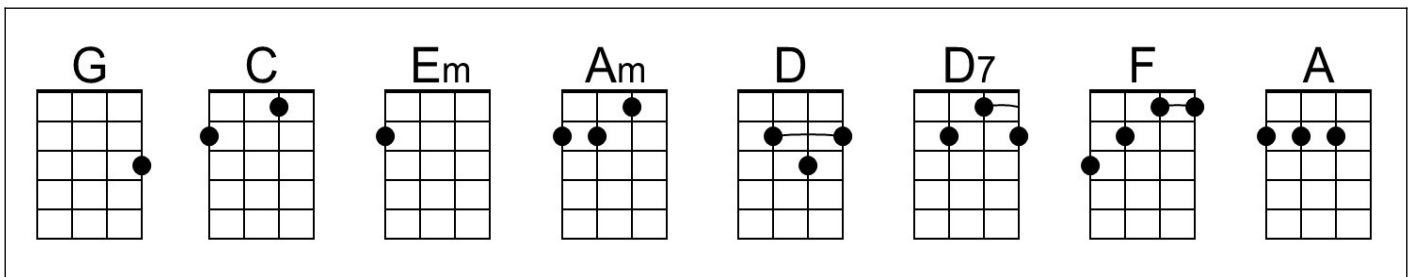

Go Where You Wanna Go (John Phillips, 1965) (G)

Go Where You Wanna Go by The Mamas and the Papas (1965) (G)

4/4 Time – Tempo 105 / 210 bpm

Intro (4 measures) G C | G C

Chorus

G C
 You gotta go where you wanna go,
 G C
 Do what you wanna do.
 G C G C
 With who-ever you wanna do it.
 G C
 Go where you wanna go,
 G C
 Do what you wanna do.
 G C G C
 With who-ever you wanna do it.

Bridge

G D Em
 You don't under-stand
 C Am D | D7
 That a girl like me can love just one man.

G F Em A D
 Three thousand miles that's how far you'll go.
 Em A - D
 And you said to me ...
 G ... | Em | . . . | D - D7
 'Ple ase , don't fol - low'.

C Bb Am D G
Three thousand miles that's how far you'll go.

Am D - G
And you said to me ...

C ... | Am | . . . | G - G7
'Ple ase , don't fol - low'.

Chorus

 C F
You *gotta* go where you wanna go,
C F
__ Do what you wanna do.
C F C F
__ With who-ever __ you wanna do it
C F
__ Go where you wanna go,
C F
__ Do what you wanna do.
C F C F
__ With who-ever __ you wanna do it.

Chorus 3

 C F C F
You *gotta* go where you wanna go, __ Do what you wanna do.
C F C F
__ With who-ever __ you wanna do it.

| G .. F | C .. F | C F | C
__ Go where you want. __ Do what you want. **Outro (Repeat 3x) (End on)**