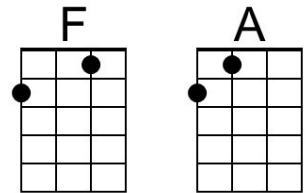

Go Where You Wanna Go (John Phillips, 1965) (G)

Go Where You Wanna Go by The Mamas and the Papas (1965) (G)

4/4 Time – Tempo 105 / 210 bpm

Intro (4 measures) G C | G C

Chorus

G C
 You gotta go where you wanna go,
 G C
 Do what you wanna do.
 G C G C
 With who-ever you wanna do it.
 G C
 Go where you wanna go,
 G C
 Do what you wanna do.
 G C G C
 With who-ever you wanna do it.

Bridge

G D Em
 You don't under-stand
 C Am D | D7
 That a girl like me can love just one man.

G F Em A D
 Three thousand miles that's how far you'll go.
 Em A - D
 And you said to me ...
 G ... | Em | . . . | D - D7
 'Ple ase , don't fol - low'.

Bridge

G D Em
 You don't under-stand
C Am D | D7
 That a girl like me can love just one man.

G F Em A D
 ___ You've been gone a week ___ and I tried so hard,
Em A D G Em A | D | D7
 ___ Not to be the cryin' kind... ___ Not to be the girl you left be-hind.

Chorus 3

 C F C F
You *gotta* go where you wanna go, __ Do what you wanna do.
C F C F
__ With who-ever __ you wanna do it.

| G .. F | C .. F | C F | C
__ Go where you want. __ Do what you want. **Outro (Repeat 3x) (End on)**