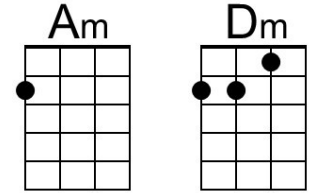

Chorus

C F
You gotta go where you wanna go,

C F
Do what you wanna do.

C F C F
With who-ever you wanna do it.

C F
Go where you wanna go,

C F
Do what you wanna do.

C F C F
With who-ever you wanna do it.