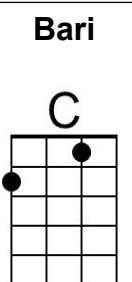

Love is a Rose (Neil Young, 1974) (C)

Love Is A Rose by Linda Ronstadt (1975) (C)

2/2 Time – Tempo ♩ = 68 / ♪ = 145

Intro (4 down strums) C ↓ ↓ ↓ ↓

Chorus

C F C
Love is a rose but you better not pick it.

G C
Only grows when it's on the vine.

C F C
A handful of thorns and you'll know you've missed it.

G C
Lose your love when you say the word "mine."

F C
I wanna see what's never been seen.

G C
I wanna live that age-old dream.

F C
Come on, boy, let's go together,

G C
Let's take the best right now;

C G C
Take the best right now. **Chorus**

F C
I wanna go to an old hoe-down

G C
Long ago in a western town

F C
Pick me up 'cause my feet are dragging

G C
Give me a lift and I'll hay your wagon.

Bari

Love is a Rose (Neil Young, 1974) (G)

Love Is A Rose by Linda Ronstadt (1975) (C)

2/2 Time – Tempo ♩ = 68 / ♪ = 145

Intro (4 down strums) G ↓ ↓ ↓ ↓

Chorus

G C G
Love is a rose but you better not pick it.