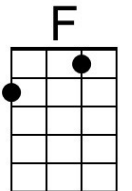

C F C
A handful of thorns and you'll know you've missed it.

G C
Lose your love when you say the word "mine."

F C
I wanna see what's never been seen.

G C
I wanna live that age-old dream.

F C
Come on, boy, let's go together,

G C
Let's take the best right now;

C G C
Take the best right now. **Chorus**

F C
I wanna go to an old hoe-down

G C
Long ago in a western town

F C
Pick me up 'cause my feet are dragging

G C
Give me a lift and I'll hay your wagon.

Bari

Love is a Rose (Neil Young, 1974) (G)

Love Is A Rose by Linda Ronstadt (1975) (C)

2/2 Time – Tempo ♩ = 68 / ♪ = 145

Intro (4 down strums) G ↓ ↓ ↓ ↓

Chorus

G C G
Love is a rose but you better not pick it.

D G
Only grows when it's on the vine.

G C G
A handful of thorns and you'll know you've missed it.

D G
Lose your love when you say the word "mine."

C G
I wanna see what's never been seen.

D G
I wanna live that age-old dream.