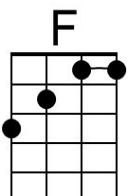

C F C
A handful of thorns and you'll know you've missed it.

G C
Lose your love when you say the word "mine."

F C
I wanna see what's never been seen.

G C
I wanna live that age-old dream.

F C
Come on, boy, let's go together,

G C
Let's take the best right now;

C G C
Take the best right now. **Chorus**

F C
I wanna go to an old hoe-down

G C
Long ago in a western town

F C
Pick me up 'cause my feet are dragging

G C
Give me a lift and I'll hay your wagon.

Bari

Love is a Rose (Neil Young, 1974) (G)

Love Is A Rose by Linda Ronstadt (1975) (C)

2/2 Time – Tempo ♩ = 68 / ♪ = 145

Intro (4 down strums) G ↓ ↓ ↓ ↓

Chorus

G C G
Love is a rose but you better not pick it.

D G
Only grows when it's on the vine.

G C G
A handful of thorns and you'll know you've missed it.

D G
Lose your love when you say the word "mine."

C G
I wanna see what's never been seen.

D G
I wanna live that age-old dream.