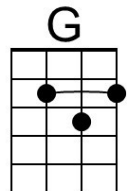

C F C
A handful of thorns and you'll know you've missed it.

G C
Lose your love when you say the word "mine."

F C
I wanna see what's never been seen.

G C
I wanna live that age-old dream.

F C
Come on, boy, let's go together,

G C
Let's take the best right now;

C G C
Take the best right now. **Chorus**

F C
I wanna go to an old hoe-down

G C
Long ago in a western town

F C
Pick me up 'cause my feet are dragging

G C
Give me a lift and I'll hay your wagon.

Bari

Love is a Rose (Neil Young, 1974) (G)

Love Is A Rose by Linda Ronstadt (1975) (C)

2/2 Time – Tempo ♩ = 68 / ♪ = 145

Intro (4 down strums) G ↓ ↓ ↓ ↓

Chorus

G C G
Love is a rose but you better not pick it.

D G
Only grows when it's on the vine.

G C G
A handful of thorns and you'll know you've missed it.

D G
Lose your love when you say the word "mine."

C G
I wanna see what's never been seen.

D G
I wanna live that age-old dream.