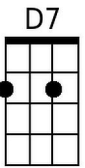

Auld Lang Syne (James Taylor) (D)

James Taylor's [Auld Lang Syne](#) (4 chord version)

A7 D A7
Should auld acquaintance be forgot

D D7 G
And never brought to mind?

D A7
Should auld acquaintance be forgot

G A7 D
And days of auld lang syne?

G A7 D
For auld lang syne

G D A7
For auld lang syne,

D D7 G
For auld lang syne

D A7
We'll take a cup of kindness yet

G A7 D
For auld lang syne

G A7 D
For auld lang syne.

Baritone

Auld Lang Syne (James Taylor) (G)