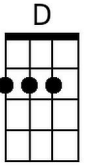

Auld Lang Syne (James Taylor) (D)

James Taylor's [Auld Lang Syne](#) (4 chord version)

A7 D A7
Should auld acquaintance be forgot

D D7 G
And never brought to mind?

D A7
Should auld acquaintance be forgot

G A7 D
And days of auld lang syne?

G A7 D
For auld lang syne

G D A7
For auld lang syne,

D D7 G
For auld lang syne

D A7
We'll take a cup of kindness yet

G A7 D
For auld lang syne

G A7 D
For auld lang syne.

Baritone

Auld Lang Syne (James Taylor) (G)