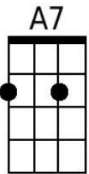

Auld Lang Syne (James Taylor) (D)

James Taylor's [Auld Lang Syne](#) (4 chord version)

A7 D A7
Should auld acquaintance be forgot

D D7 G
And never brought to mind?

D A7
Should auld acquaintance be forgot

G A7 D
And days of auld lang syne?

G A7 D
For auld lang syne

G D A7
For auld lang syne,

D D7 G
For auld lang syne

D A7
We'll take a cup of kindness yet

G A7 D
For auld lang syne

G A7 D
For auld lang syne.

Baritone

Auld Lang Syne (James Taylor) (G)