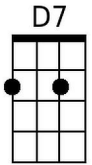

Auld Lang Syne (James Taylor) (D)

James Taylor's [Auld Lang Syne](#) (4 chord version)

A7 D A7
Should auld acquaintance be forgot

D D7 G
And never brought to mind?

D A7
Should auld acquaintance be forgot

G A7 D
And days of auld lang syne?

C D7 G
For auld lang syne

C G D7
For auld lang syne,

G G7 C
For auld lang syne

G D7
We'll take a cup of kindness yet

C D7 G
For auld lang syne

C D7 G
For auld lang syne.

Baritone