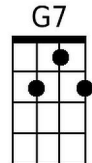

Auld Lang Syne (James Taylor) (D)

James Taylor's [Auld Lang Syne](#) (4 chord version)

A7 D A7
Should auld acquaintance be forgot

D D7 G
And never brought to mind?

D A7
Should auld acquaintance be forgot

G A7 D
And days of auld lang syne?

C D7 G
For auld lang syne

C G D7
For auld lang syne,

G G7 C
For auld lang syne

G D7
We'll take a cup of kindness yet

C D7 G
For auld lang syne

C D7 G
For auld lang syne.

Baritone