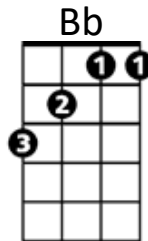

G **Em** **D**
Good people all, this Christmas time,
G **Bb** **F**
Consider well and bear in mind
G **Em** **D**
What our good God for us has done,
G **C** **G**
In sending His beloved Son.

Bb
But mark how all things came to pass:
G **Bb** **F**
From every door re pelled, alas!
G **Em** **D**
As long foretold, their refuge all
G **C** **G**
Was but a humble oxen stall.