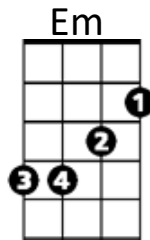

## The Wexford Carol (Irish Traditional Carol) Key G

**G** **Em** **D**  
 Good people all, this Christmas time,  
**G** **Bb** **F**  
 Consider well and bear in mind  
**G** **Em** **D**  
 What our good God for us has done,  
**G** **C** **G**  
 In sending His beloved Son.

**G** **Em** **D**  
 With thankful heart and joyful mind,  
**G** **Bb** **F**  
 The shepherds went the babe to find.  
**G** **Em** **D**  
 And as God's angel has foretold,  
**G** **C** **G**  
 They did our Savior Christ behold.

**Bb**  
 Within a manger he was laid,  
**G** **Bb** **F**  
 And by his side the virgin maid,  
**G** **Em** **D**  
 Attending to the Lord of Life,  
**G** **C** **G**  
 Who came on earth to end all strife.

**G** **Em** **D**  
 Near Bethlehem did shepherds keep  
**G** **Bb** **F**  
 Their flocks of lambs and feeding sheep,  
**G** **Em** **D**  
 To whom God's angels did appear,  
**G** **C** **G**  
 Which put the shepherds in great fear.