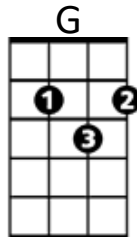

## The Wexford Carol (Irish Traditional Carol) Key G

**G** **Em** **D**  
 Good people all, this Christmas time,  
**G** **Bb** **F**  
 Consider well and bear in mind  
**G** **Em** **D**  
 What our good God for us has done,  
**G** **C** **G**  
 In sending His beloved Son.

**G** **Em** **D**  
 With thankful heart and joyful mind,  
**G** **Bb** **F**  
 The shepherds went the babe to find.  
**G** **Em** **D**  
 And as God's angel has foretold,  
**G** **C** **G**  
 They did our Savior Christ behold.

**Bb**  
 Within a manger he was laid,  
**G** **Bb** **F**  
 And by his side the virgin maid,  
**G** **Em** **D**  
 Attending to the Lord of Life,  
**G** **C** **G**  
 Who came on earth to end all strife.

**G** **Em** **D**  
 Near Bethlehem did shepherds keep  
**G** **Bb** **F**  
 Their flocks of lambs and feeding sheep,  
**G** **Em** **D**  
 To whom God's angels did appear,  
**G** **C** **G**  
 Which put the shepherds in great fear.