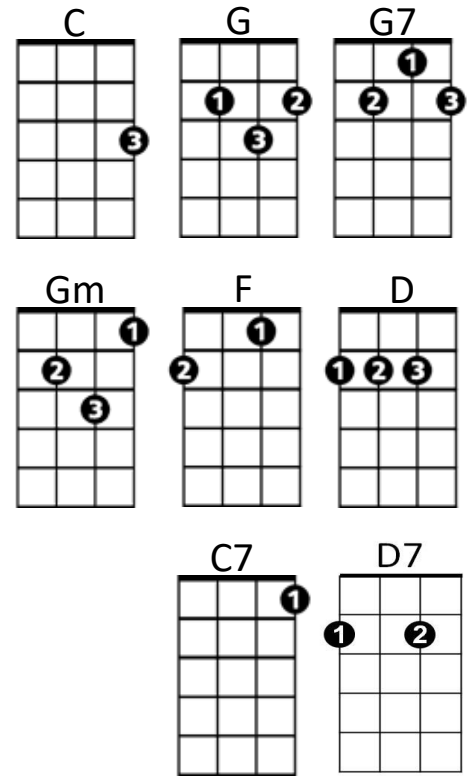

# Blue Christmas (Billy Hayes / Jay Johnson) Key C

**C** **G**  
 I'll have a blue Christmas without you  
**G7** **C** **C7**  
 I'll be so blue just thinking about you  
**Gm** **C** **F**  
 Decorations of red on a green Christmas tree  
**D** **G** **G7**  
 Won't be the same dear, if you're not here with me  
  
**C** **G**  
 And when those blue snowflakes start fallin'  
**G7** **C** **C7**  
 That's when those blue memories start callin'  
**Gm** **C** **F** **D7**  
 You'll be doin' alright with your Christmas of white  
**G** **C**  
 But I'll have a blue, blue, blue, blue Christmas

## Instrumental: C G G7 C

**C** **G**  
 I'll have a blue Christmas that's certain  
**G7** **C** **C7**  
 And when that blue heartache starts hurtin'  
**Gm** **C** **F** **D7**  
 You'll be doin' alright with your Christmas of white  
**G** **C** **C7**  
 But I'll have a blue, blue, blue, blue Christmas  
  
**Gm** **C** **F** **D7**  
 You'll be doin' alright with your Christmas of white  
**G** **C**  
 But I'll have a blue, blue, blue, blue Christmas

# Blue Christmas (Billy Hayes / Jay Johnson) Key G

**G** **D**  
 I'll have a blue Christmas without you  
**D7** **G** **G7**  
 I'll be so blue just thinking about you  
**Dm** **G** **C**  
 Decorations of red on a green Christmas tree  
**A** **D** **D7**  
 Won't be the same dear, if you're not here with me  
  
**G** **D**  
 And when those blue snowflakes start fallin'  
**D7** **G** **G7**  
 That's when those blue memories start callin'  
**Dm** **G** **C** **A7**  
 You'll be doin' alright with your Christmas of white  
**D** **G**  
 But I'll have a blue, blue, blue, blue Christmas