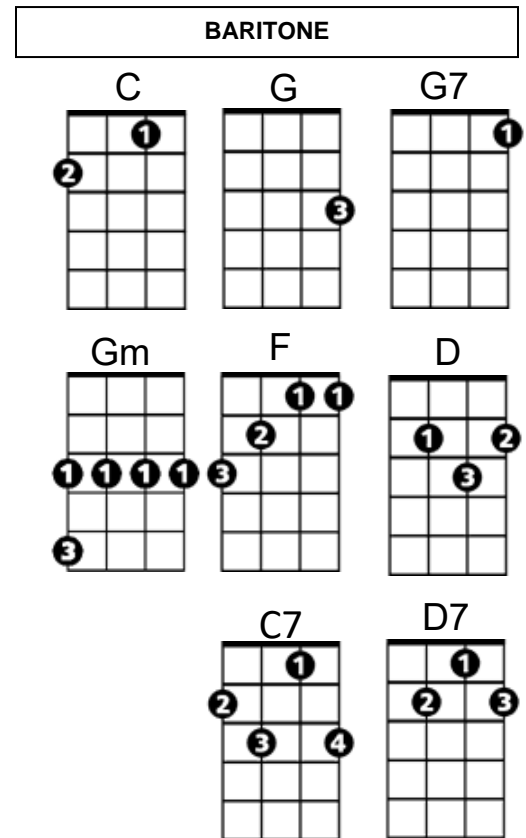

# Blue Christmas (Billy Hayes / Jay Johnson) Key C

**C** **G**  
 I'll have a blue Christmas without you  
**G7** **C** **C7**  
 I'll be so blue just thinking about you  
**Gm** **C** **F**  
 Decorations of red on a green Christmas tree  
**D** **G** **G7**  
 Won't be the same dear, if you're not here with me  
  
**C** **G**  
 And when those blue snowflakes start fallin'  
**G7** **C** **C7**  
 That's when those blue memories start callin'  
**Gm** **C** **F** **D7**  
 You'll be doin' alright with your Christmas of white  
**G** **C**  
 But I'll have a blue, blue, blue, blue Christmas

## Instrumental: C G G7 C

**C** **G**  
 I'll have a blue Christmas that's certain  
**G7** **C** **C7**  
 And when that blue heartache starts hurtin'  
**Gm** **C** **F** **D7**  
 You'll be doin' alright with your Christmas of white  
**G** **C** **C7**  
 But I'll have a blue, blue, blue, blue Christmas  
  
**Gm** **C** **F** **D7**  
 You'll be doin' alright with your Christmas of white  
**G** **C**  
 But I'll have a blue, blue, blue, blue Christmas

# Blue Christmas (Billy Hayes / Jay Johnson) Key G

**G** **D**  
 I'll have a blue Christmas without you  
**D7** **G** **G7**  
 I'll be so blue just thinking about you  
**Dm** **G** **C**  
 Decorations of red on a green Christmas tree  
**A** **D** **D7**  
 Won't be the same dear, if you're not here with me  
  
**G** **D**  
 And when those blue snowflakes start fallin'  
**D7** **G** **G7**  
 That's when those blue memories start callin'  
**Dm** **G** **C** **A7**  
 You'll be doin' alright with your Christmas of white  
**D** **G**  
 But I'll have a blue, blue, blue, blue Christmas