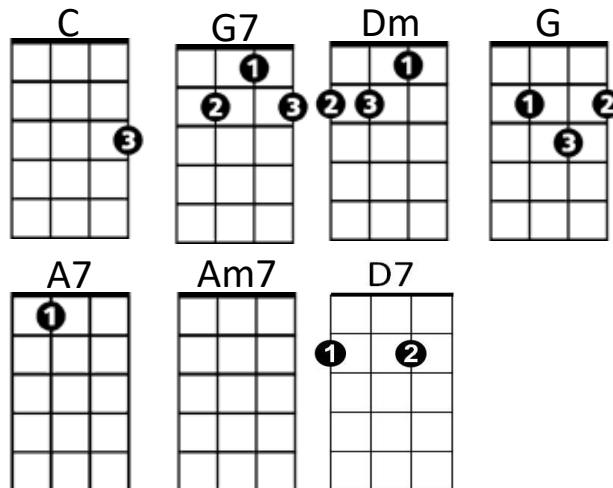

# Let It Snow (Sammy Cahn/Julie Styne)

**C** **G7** **C**  
 Oh, the weather outside is frightful  
**Dm** **G**  
 But the fire is so delightful  
**Dm** **A7** **Dm**  
 And since we've no place to go  
**G7** **C**  
 Let it snow, let it snow, let it snow

**C** **G7** **C**  
 It doesn't show signs of stopping  
**Dm** **G**  
 And I've brought some corn for popping  
**Dm** **A7** **Dm**  
 The lights are turned way down low  
**G7** **C**  
 Let it snow, let it snow, let it snow

**Chorus:**

**G7** **Am7** **D7** **G**  
 When we finally kiss goodnight, how I'll hate going out in the storm  
**A7** **D7** **G** **G7**  
 But if you'll really hold me tight, all the way home I'll be warm