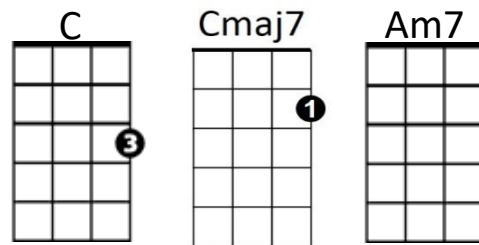

Marshmallow World (Carl Sigman / Peter DeRose)

C Cmaj7 Am7 Cmaj7

It's a marshmallow world in the winter

C Cmaj7 G7

When the snow comes to cover the ground

Dm G7 C Am7

It's time for play, it's a whipped cream day

D7 Dm C

I wait for it the whole year round.

C Cmaj7 Am7 Cmaj7

Those are marshmallow clouds being friendly

C Cmaj7 G7

In the arms of the evergreen trees

Dm G7 C Am7

And the sun is red like a pumpkin head

D7 Dm C

It's shining so your nose won't freeze.

G7 C7 F Dm

Oh, the world is your snowball, see how it grows

G7 C7 F

That's how it goes whenever it snows

D7 G G7

The world is your snowball just for a song

D7 Dm G7 C

In winter it's a marshmallow world.

(Repeat entire song)