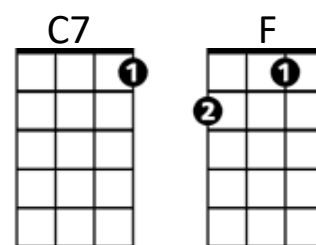

Marshmallow World (Carl Sigman / Peter DeRose)

C Cmaj7 Am7 Cmaj7

It's a marshmallow world in the winter

C Cmaj7 G7

When the snow comes to cover the ground

Dm G7 C Am7

It's time for play, it's a whipped cream day

D7 Dm C

I wait for it the whole year round.

C Cmaj7 Am7 Cmaj7

Those are marshmallow clouds being friendly

C Cmaj7 G7

In the arms of the evergreen trees

Dm G7 C Am7

And the sun is red like a pumpkin head

D7 Dm C

It's shining so your nose won't freeze.

G7 C7 F Dm

Oh, the world is your snowball, see how it grows

G7 C7 F

That's how it goes whenever it snows

D7 G G7

The world is your snowball just for a song