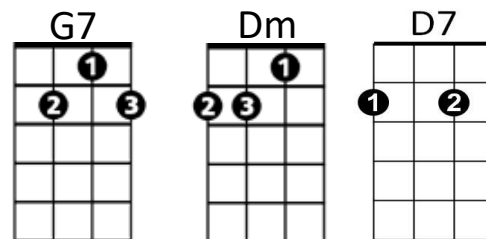

Marshmallow World (Carl Sigman / Peter DeRose)

C Cmaj7 Am7 Cmaj7

It's a marshmallow world in the winter

C Cmaj7 G7

When the snow comes to cover the ground

Dm G7 C Am7

It's time for play, it's a whipped cream day

D7 Dm C

I wait for it the whole year round.

C Cmaj7 Am7 Cmaj7

Those are marshmallow clouds being friendly

C Cmaj7 G7

In the arms of the evergreen trees

Dm G7 C Am7

And the sun is red like a pumpkin head

D7 Dm C

It's shining so your nose won't freeze.

G7 C7 F Dm

Oh, the world is your snowball, see how it grows

G7 C7 F

That's how it goes whenever it snows

D7 G G7

The world is your snowball just for a song

D7 Dm G7 C

In winter it's a marshmallow world.

(Repeat entire song)