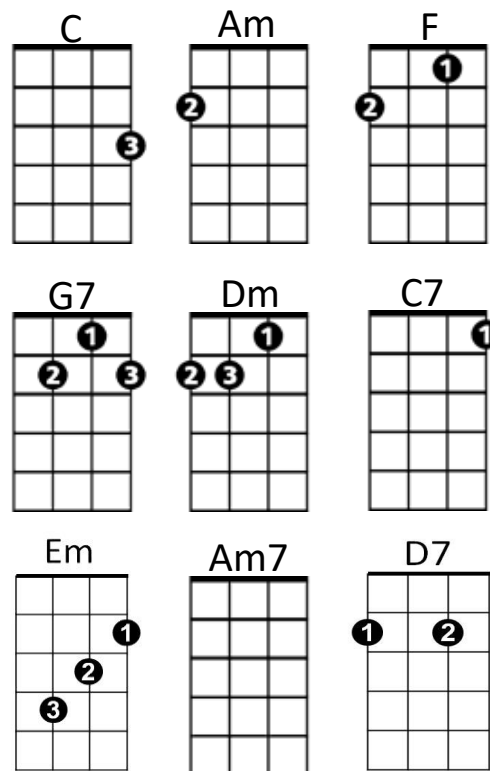

Rocking Around the Christmas Tree (Johnny Marks)

C26

Intro: C Am F G7 C

C
Rocking around the Christmas tree
G7

At the Christmas party hop
Dm G7 Dm G7
Mistletoe hung where you can see
Dm C

Every couple tries to stop

C
Rocking around the Christmas tree
G7

Let the Christmas spirit ring
Dm G7 Dm G7
Later we'll have some pumpkin pie
Dm C C7

And we'll do some carol-ing

Bridge:

F Em
You will get a sentimental feeling when you hear
Am Am7
Voices singing, "Let's be jolly
D7 G7
Deck - the halls with boughs of holly!"

C
Rocking around the Christmas tree
G7

Have a happy holiday
Dm G7 Dm G7
Everyone dancing merri-ly
F G7 C

In the new old-fashioned way!

(Repeat from Bridge)

G7 F G7 C C F G7 C
In the new – old – fash - ioned - way!