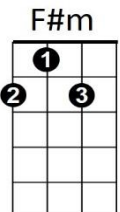

Sleigh Ride (Anderson / Parish)

C Am Dm (x3) F C Dm G
G C Am
 Just hear those sleigh bells jing-a-ling
Dm G C
 Ring ting ting-a-ling too
G C Am
 Come on its lovely weather
Dm G C
 For a sleigh ride together with you
G C Am
 Outside the snow is falling
Dm G C
 And friends are calling yoo-hoo
G C Am
 Come on its lovely weather
Dm G C
 For a sleigh ride together with you
F#m B
 Giddy-up giddy-up giddy-up let's go
E
 Let's look at the show
F#m B E
 We're riding in a wonderland of snow
Em A
 Giddy-up giddy-up giddy-up it's grand
D
 Just holding your hand
Dm
 We're riding along with a song
G
 Of a wintery fairyland

G C Am
 Our cheeks are nice and rosy
Dm G C
 And comfy coz y are we
G C Am
 We snuggle close together
Dm G C
 Like two birds of a feather would be
G C Am
 Let's take that road before us
Dm G C
 And sing a chorus or two
G C Am
 Come on its lovely weather
Dm G C
 For a sleigh ride together with you

G
 There's a birthday party at the home of Farmer Grey
Em Am
 It'll be the perfect ending of a perfect day
C F
 We'll be singing the songs we love to sing
G Am
 Without a single stop
E F#m E
 At the fireplace where we'll watch the chestnuts pop
Dm G
 Pop! Pop! Pop!

Repeat first three verses

Ending (repeat 3x)

G C Am
 Come on its lovely weather
Dm G C
 For a sleigh ride together with you

BARITONE