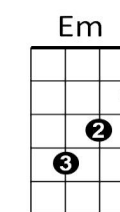

G C Am
Our cheeks are nice and rosy
Dm G C
And comfy coz y are we
G C Am
We snuggle close together
Dm G C
Like two birds of a feather would be
G C Am
Let's take that road before us
Dm G C
And sing a chorus or two
G C Am
Come on its lovely weather
Dm G C
For a sleigh ride together with you