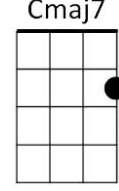

Sleigh Ride (Anderson / Parish)

C Am Dm (x3) F C Dm G
G C Am
 Just hear those sleigh bells jing-a-ling
Dm G C
 Ring ting ting-a-ling too
G C Am
 Come on its lovely weather
Dm G C
 For a sleigh ride together with you
G C Am
 Outside the snow is falling
Dm G C
 And friends are calling yoo-hoo
G C Am
 Come on its lovely weather
Dm G C
 For a sleigh ride together with you
F#m B
 Giddy-up giddy-up giddy-up let's go
E
 Let's look at the show
F#m B E
 We're riding in a wonderland of snow
Em A
 Giddy-up giddy-up giddy-up it's grand
D
 Just holding your hand
Dm
 We're riding along with a song
G
 Of a wintery fairyland

G C Am
 Our cheeks are nice and rosy
Dm G C
 And comfy coz y are we
G C Am
 We snuggle close together
Dm G C
 Like two birds of a feather would be
G C Am
 Let's take that road before us
Dm G C
 And sing a chorus or two
G C Am
 Come on its lovely weather
Dm G C
 For a sleigh ride together with you

G
 There's a birthday party at the home of Farmer Grey
Em Am
 It'll be the perfect ending of a perfect day
C F
 We'll be singing the songs we love to sing
G Am
 Without a single stop
E F#m E
 At the fireplace where we'll watch the chestnuts pop
Dm G
 Pop! Pop! Pop!

Repeat first three verses

Ending (repeat 3x)

G C Am
 Come on its lovely weather
Dm G C
 For a sleigh ride together with you

BARITONE