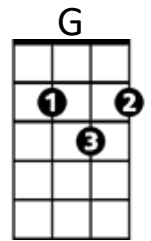

Blue Hawaii
Leo Robin & Ralph Rainger

Intro: Chords for chorus

v1:

G **G7** **C** **G**
Night and you, and blue Hawaii
E7 **A7** **D7** **G** **Am7** **D7**
The night is heavenly, and you are heaven to me

v2:

G **G7** **C** **G**
Lovely you, and blue Hawaii
E7 **A7** **D7** **G** **C** **G** **G7**
With all this loveliness, there must be love

chorus:

C **G**
Come with me, while the moon is on the sea ~-
A7 **Am7** **D** **C** **D7**
The night is young, and so are we

v3:

G **G7** **C** **G**
Dreams come true, in blue Hawaii
E7 **A7** **D7**
And mine could all come true

This magic night of nights with you -- **REPEAT FROM CHORUS**

BARITONE

G	G7	C	E7	A7	D7	Am7	D