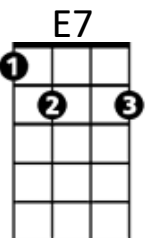

Blue Hawaii
Leo Robin & Ralph Rainger

Intro: Chords for chorus

v1:

G **G7** **C** **G**
Night and you, and blue Hawaii
E7 **A7** **D7** **G** **Am7** **D7**
The night is heavenly, and you are heaven to me

v2:

G **G7** **C** **G**
Lovely you, and blue Hawaii
E7 **A7** **D7** **G** **C** **G** **G7**
With all this loveliness, there must be love

chorus:

C **G**
Come with me, while the moon is on the sea ~-
A7 **Am7** **D** **C** **D7**
The night is young, and so are we

v3:

G **G7** **C** **G**
Dreams come true, in blue Hawaii
E7 **A7** **D7**
And mine could all come true

This magic night of nights with you -- **REPEAT FROM CHORUS**

BARITONE

G	G7	C	E7	A7	D7	Am7	D