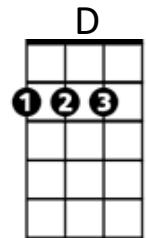

chorus:

C **G**
Come with me, while the moon is on the sea ~-
A7 **Am7** **D** **C** **D7**
The night is young, and so are we

v3:

G **G7** **C** **G**
Dreams come true, in blue Hawaii
E7 **A7** **D7**
And mine could all come true