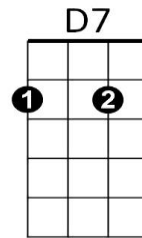

chorus:

C **G**
Come with me, while the moon is on the sea ~-
A7 **Am7** **D** **C** **D7**
The night is young, and so are we

v3:

G **G7** **C** **G**
Dreams come true, in blue Hawaii
E7 **A7** **D7**
And mine could all come true