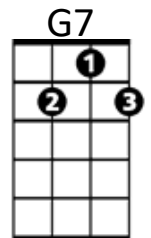

Blue Hawaii
Leo Robin & Ralph Rainger

Intro: Chords for chorus

v1:

G **G7** **C** **G**
Night and you, and blue Hawaii
E7 **A7** **D7** **G** **Am7** **D7**
The night is heavenly, and you are heaven to me

v2:

G **G7** **C** **G**
Lovely you, and blue Hawaii
E7 **A7** **D7** **G** **C** **G** **G7**
With all this loveliness, there must be love

chorus:

C **G**
Come with me, while the moon is on the sea ~-
A7 **Am7** **D** **C** **D7**
The night is young, and so are we

v3:

G **G7** **C** **G**
Dreams come true, in blue Hawaii
E7 **A7** **D7**
And mine could all come true

This magic night of nights with you -- **REPEAT FROM CHORUS**

BARITONE

G	G7	C	E7	A7	D7	Am7	D