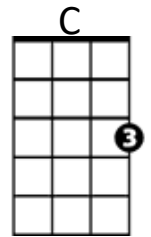

Blue Hawaii
Leo Robin & Ralph Rainger

Intro: Chords for chorus

v1:

G **G7** **C** **G**
Night and you, and blue Hawaii
E7 **A7** **D7** **G** **Am7** **D7**
The night is heavenly, and you are heaven to me

v2:

G **G7** **C** **G**
Lovely you, and blue Hawaii
E7 **A7** **D7** **G** **C** **G** **G7**
With all this loveliness, there must be love

chorus:

C **G**
Come with me, while the moon is on the sea ~-
A7 **Am7** **D** **C** **D7**
The night is young, and so are we

v3:

G **G7** **C** **G**
Dreams come true, in blue Hawaii
E7 **A7** **D7**
And mine could all come true

This magic night of nights with you -- **REPEAT FROM CHORUS**

BARITONE

G	G7	C	E7	A7	D7	Am7	D