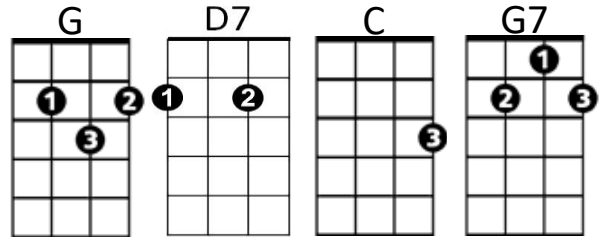

Island Style (John Cruz)

Intro: G D7 G G7 (Melody of second line of chorus)

Chorus:

C G
On the island, we do it island style
D7 G G7
From the mountain to the ocean from the windward to the leeward side
C G
On the island, we do it island style
D7 G
From the mountain to the ocean from the windward to the leeward side

G C G
Mama's in the kitchen cooking dinner real nice
D7 G
Beef stew on the stove, lomi salmon with the ice
C G
We eat and drink and we sing all day
D7 G G7
Kanikapila in the old Hawaiian way