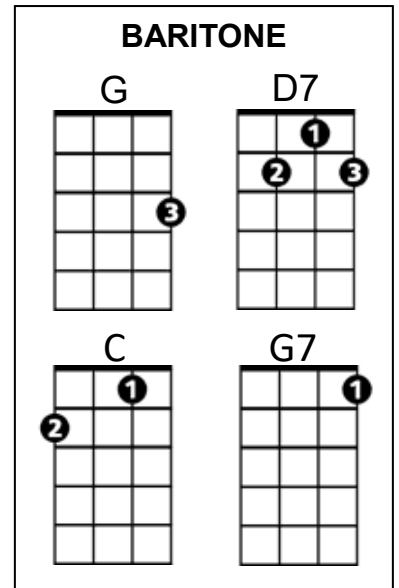

Island Style (John Cruz)

Intro: G D7 G G7 (Melody of second line of chorus)

**Chorus:**

C G  
 On the island, we do it island style  
D7 G G7  
 From the mountain to the ocean from the windward to the leeward side  
C G  
 On the island, we do it island style  
D7 G  
 From the mountain to the ocean from the windward to the leeward side

G C G  
 Mama's in the kitchen cooking dinner real nice  
D7 G  
 Beef stew on the stove, lomi salmon with the ice  
C G  
 We eat and drink and we sing all day  
D7 G G7  
 Kanikapila in the old Hawaiian way

**(Chorus, First Verse and Chorus)**

**Ending:**

C G  
 On the island, we do it island style  
D7 G  
**(repeat 2x)** From the mountain to the ocean from the windward to the leeward side

Revised 12 July 2016