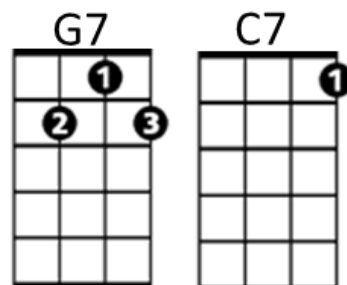

Kalapana Way (the Brown Boys)

Intro: 1ST 2 lines of melody

C **G7**
Way out on the East side of the island

C
Kalapana sits there all alone

G7
How I miss those black sand beaches

C **C7**
And everything our families used to own

C **G7**
Aloha ku'u home `o Kalapana

C
A me ke one a'o Kaimu e

C **G7**
He li'a li'a wale ho'i

C **C7**
Ku'u aina e aloha e

F **C**
Kalapana Way, e ho'ike mai
G7 **C** **C7**

Keala hele e holo ai

F **C**
Kalapana Way, i a'oe e