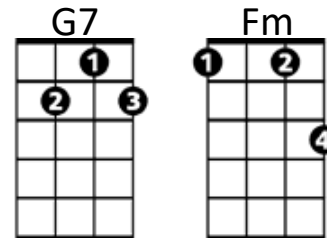

# Lahainaluna (Kui Lee)

Vamp: D7 G7 C (2x)

**C**                    **F**                    **C**  
I am going to the island of the valley

**G7**                    **C**                    **G7**  
To Lahaina, Lahaina Luna

**C**                    **F**                    **C**  
Where the mountains are green you will find me

**G7**                    **F Fm C**  
In Lahaina, Lahaina Lu - u - na

**Chorus:**

**C7**                    **F**                    **C**

They say that Maui nō ka 'oi and I agree

**D7**                    **G7**

That Maui nō ka 'oi is the only place for me

**C**                    **F**                    **C**  
That's where you'll find me, down by the seaside

(Repeat from **chorus**)

**G7**                    **F Fm C**  
In Lahaina, Lahaina Lu - u - na

*No ka o'i: The best  
Lahaina: Port city on  
west coast of Maui  
Luna: On top, above*