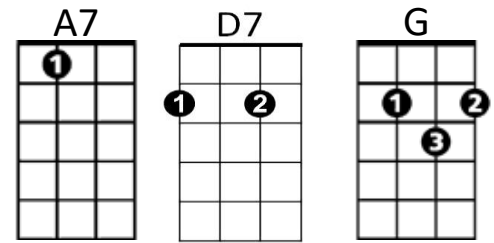

Lahainaluna (Kui Lee)

H116G

Vamp: A7 D7 G (2x)

G C G
I am going to the island of the valley

D7 G D7
To Lahaina, Lahaina Luna

G C G
Where the mountains are green you will find me

D7 C Cm G
In Lahaina, Lahaina Lu - u - na

Chorus:

G7 C G
They say that Maui nō ka 'oi and I agree

A7 D7
That Maui nō ka 'oi is the only place for me

G C G
That's where you'll find me, down by the seaside

D7 G
Watching the moonrise, the twinkling starlight