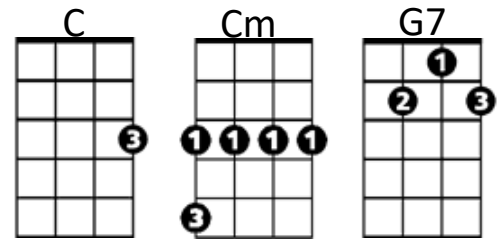

Lahainaluna (Kui Lee)

H116G

Vamp: A7 D7 G (2x)

G C G
I am going to the island of the valley

D7 G D7
To Lahaina, Lahaina Luna

G C G
Where the mountains are green you will find me

D7 C Cm G
In Lahaina, Lahaina Lu - u - na

Chorus:

G7 C G
They say that Maui nō ka 'oi and I agree

A7 D7
That Maui nō ka 'oi is the only place for me

G C G
That's where you'll find me, down by the seaside

D7 G
Watching the moonrise, the twinkling starlight