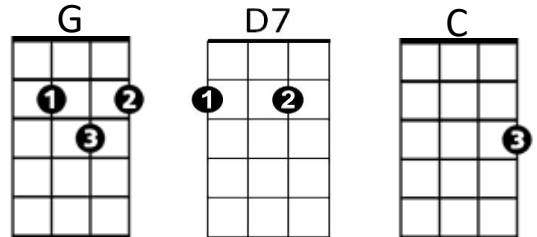

Lover of Mine (Gayord Ho'omali'a) Key G

H53

Intro: C G D7 C G

G C G
 Lover of mine, over the sea
D7 G
 Deep blue ocean, waves in motion
C G
 Seems so long since I've seen you
D7 C G
 Someday you'll be here with me-e

G C G
 Lover of mine, where can you be
D7 G
 Welcome summer, sunny weather
C G
 Where have you gone, I look to the sea
D7 C G
 Someday you'll come home to me-e

Instrumental verse

G C G
 Lover of mine, where can you be
D7 G
 Welcome summer, sunny weather
C G
 Where have you gone, I look to the sea
D7 C G
 Someday you'll come home to me-e
D7 C G
 Someday you'll come home to me - e - e