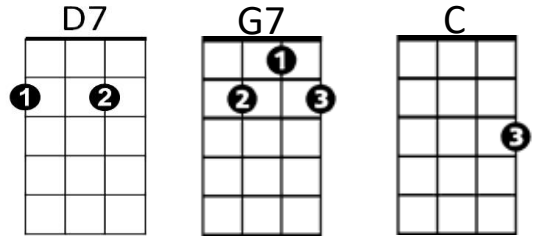

Song Of Old Hawaii (Gordon Beecher & John Noble)

Vamp: D7 G7 C

C **G7**
 There's the perfume of a million flowers
C **G7**
 Clinging to the heart of old Hawai`i

C **G7**
 There's a rainbow following the showers
C **C7**
 Bringing me a part of old Hawai`i

Chorus:

F
 There's a silver moon
C
 A symphony of stars
D7
 There's a hula tune and
G7
 The hum of soft guitars

C **G7**
 There's the trade wind sighing in the heavens
C **C7**
 Singing me a song of old Hawai`i

(Repeat from Chorus)

Vamp: D7 G7 C