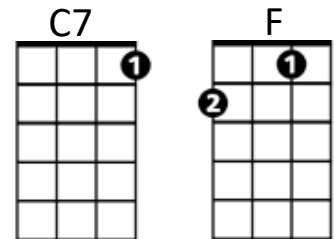

Song Of Old Hawaii (Gordon Beecher & John Noble)

Vamp: D7 G7 C

C **G7**
 There's the perfume of a million flowers
C **G7**
 Clinging to the heart of old Hawai`i

C **G7**
 There's a rainbow following the showers
C **C7**
 Bringing me a part of old Hawai`i

Chorus:

F
 There's a silver moon
C
 A symphony of stars
D7
 There's a hula tune and
G7
 The hum of soft guitars

C **G7**
 There's the trade wind sighing in the heavens
C **C7**
 Singing me a song of old Hawai`i

(Repeat from Chorus)

Vamp: D7 G7 C