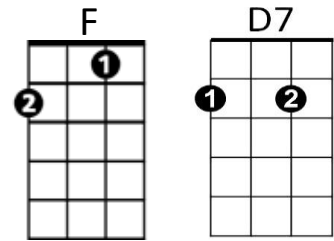

Sweet Singing Bamboo (Maddy K. Lam)

H2.1.5

Intro: instrumental of melody line from first verse

C G7 C G7

Listen... to the sweet singing bam...boo.

C G7 C G7

It's singing... a little love song to you.

C G7 C G7

Telling... of a small island rendezvous.

C G7 C F C C7

A heaven... that was made just for two.

Bridge:

F C

Where trade winds... softly kissing the coco palms.

D7 G7 F G7

Flower-scented nights... calling you to my arms.

C G7 C G7

So listen... to the sweet singing bam... boo.

C G7 C

It's singing... a little love song to you.

(Instrumental break - melody line from first two verses)

(Repeat **bridge** and last verse; repeat last line slowly, and end.)