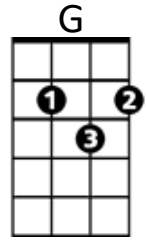

Sweet and Slow (Fats Waller) (Tropical Knights Version)

Intro: **G Abmaj7**

G
Sweet and slow, honey, rock-a-bye me to and fro'
D7 **G D7**
When the lights are burning low, honey take your time

G
Sweet and slow, honey, rock-a-bye me to and fro'
D7 **G**
When the lights are burning low, honey take your time

Reprise:
D7 **G**
You heard of how the turtle and the rabbit ran a race
D7 **G D7**
You heard of how that rabbit ended up in second place

G
So take it sweet and slow, honey, rock-a-bye me to and fro'
D7 **G**
When the lights are burning low, honey take your time

(Instrumental verse)

(Reprise)

G
So take it sweet and slow, honey, rock-a-bye me to and fro'
D7 **G**
When the lights are burning low, honey take your time
D7 **G**
When the lights are burning low, honey take your time
D7 **G Abmaj7 G**
When the lights are burning low, honey take your ti - i - me