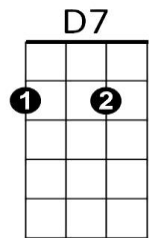

Sweet and Slow (Fats Waller) (Tropical Knights Version)

Intro: **G Abmaj7**

G
Sweet and slow, honey, rock-a-bye me to and fro'
D7 **G D7**
When the lights are burning low, honey take your time

G
Sweet and slow, honey, rock-a-bye me to and fro'
D7 **G**
When the lights are burning low, honey take your time

Reprise:
D7 **G**
You heard of how the turtle and the rabbit ran a race
D7 **G D7**
You heard of how that rabbit ended up in second place

G
So take it sweet and slow, honey, rock-a-bye me to and fro'
D7 **G**
When the lights are burning low, honey take your time

(Instrumental verse)

(Reprise)

G
So take it sweet and slow, honey, rock-a-bye me to and fro'
D7 **G**
When the lights are burning low, honey take your time
D7 **G**
When the lights are burning low, honey take your time
D7 **G Abmaj7 G**
When the lights are burning low, honey take your ti - i - me