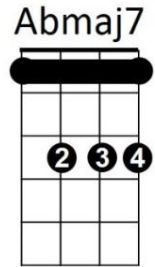

Sweet and Slow (Fats Waller) (Tropical Knights Version)

Intro: **G Abmaj7**

G
Sweet and slow, honey, rock-a-bye me to and fro'
D7 **G D7**
When the lights are burning low, honey take your time

G
Sweet and slow, honey, rock-a-bye me to and fro'
D7 **G**
When the lights are burning low, honey take your time

Reprise:
D7 **G**
You heard of how the turtle and the rabbit ran a race
D7 **G D7**
You heard of how that rabbit ended up in second place

G
So take it sweet and slow, honey, rock-a-bye me to and fro'
D7 **G**
When the lights are burning low, honey take your time

(Instrumental verse)

(Reprise)

G
So take it sweet and slow, honey, rock-a-bye me to and fro'
D7 **G**
When the lights are burning low, honey take your time
D7 **G**
When the lights are burning low, honey take your time
D7 **G Abmaj7 G**
When the lights are burning low, honey take your ti - i - me