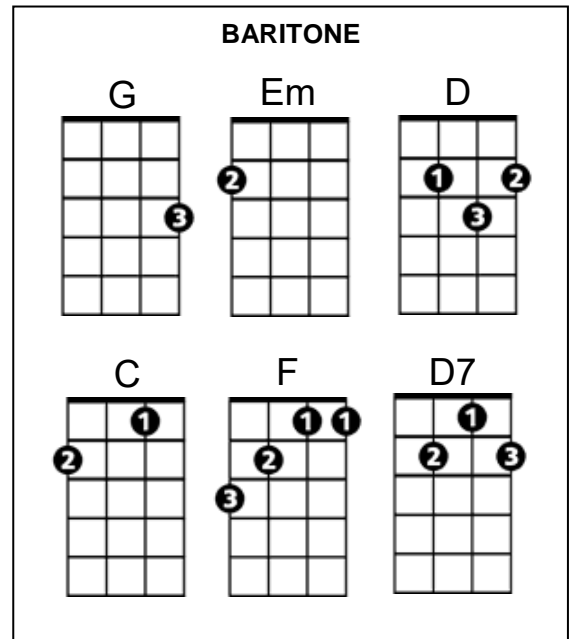

Take Me Home, Country Road (John Denver / Cousin IZ) Key G

H2.1.5 G

Intro: G

G Em
Almost heaven, West Makaha
D7 C G
High-ridge Mountains, crystal clear blue water
G Em
All my friends there, hanging on the beach
D7 C G
Young and old among them, feel the ocean breeze

CHORUS:

G D7
Country road, take me home
Em C
To the place, I belong
G D7
West Makaha, Mount Ka'ala
C G
Take me home, oh country road

BRIDGE:

Em D G
I heard a voice, in the morning calm she calls me
C G D
As though to remind me of my home far a-way
Em F C
Driving down the road I feel the Spirit coming to me,
D D7
From yesterday, yesterday

G Em
All my memories hold Heaven on high
D7 C G
Brown skinned woman, clear blue island sky
G Em
Daytime sunshine, ooo-oh so bright
D7 C G
Midnight moon a-glowing, stars up in the sky

(CHORUS)

(BRIDGE and FIRST VERSE)