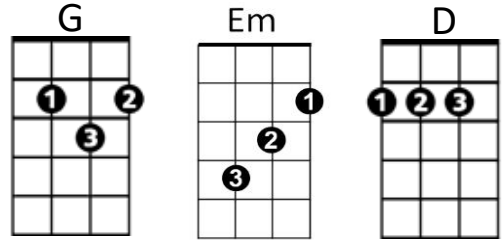

Take Me Home, Country Road (John Denver / Cousin IZ) Key G

H2.1.5 G

Intro: G

G Em
Almost heaven, West Makaha
D7 C G
High-ridge Mountains, crystal clear blue water
G Em
All my friends there, hanging on the beach
D7 C G
Young and old among them, feel the ocean breeze

CHORUS:

G D7
Country road, take me home
Em C
To the place, I belong
G D7
West Makaha, Mount Ka'ala
C G
Take me home, oh country road

BRIDGE:

Em D G
I heard a voice, in the morning calm she calls me
C G D
As though to remind me of my home far a-way
Em F C
Driving down the road I feel the Spirit coming to me,
D D7
From yesterday, yesterday

G Em
All my memories hold Heaven on high
D7 C G
Brown skinned woman, clear blue island sky
G Em
Daytime sunshine, ooo-oh so bright
D7 C G
Midnight moon a-glowing, stars up in the sky

(CHORUS)

(BRIDGE and FIRST VERSE)