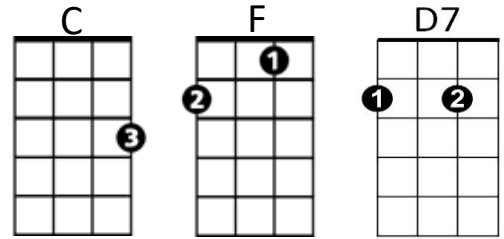

Take Me Home, Country Road (John Denver / Cousin IZ) Key G

H2.1.5 G

Intro: G

G Em
Almost heaven, West Makaha
D7 C G
High-ridge Mountains, crystal clear blue water
G Em
All my friends there, hanging on the beach
D7 C G
Young and old among them, feel the ocean breeze

CHORUS:

G D7
Country road, take me home
Em C
To the place, I belong
G D7
West Makaha, Mount Ka'ala
C G
Take me home, oh country road

BRIDGE:

Em D G
I heard a voice, in the morning calm she calls me
C G D
As though to remind me of my home far a-way
Em F C
Driving down the road I feel the Spirit coming to me,
D D7
From yesterday, yesterday

G Em
All my memories hold Heaven on high
D7 C G
Brown skinned woman, clear blue island sky
G Em
Daytime sunshine, ooo-oh so bright
D7 C G
Midnight moon a-glowing, stars up in the sky

(CHORUS)

(BRIDGE and FIRST VERSE)