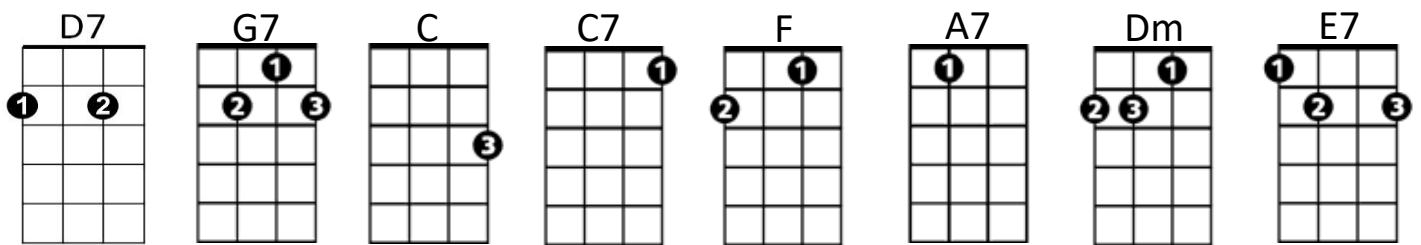

To You Sweetheart, Aloha (Harry Owens) Key C

Intro: **D7 G7 C (2X) / G7**

C C7 F A7 D7
To you... sweetheart, a - lo...ha...

G7 F G7 C (A7 Dm G7)
Aloha... from the bottom of my heart.

C C7 F A7 D7
Keep that smile on your lips, brush the tear from your eye,

G7 C A7 Dm G7
One more aloha, then it's time for goodbye.

C C7 F A7 D7
To you... sweetheart, a - lo...ha...

G7 F G7 E7
In dreams... I'll be with you dear tonight.

A7 D7
And I'll pray for that day when... we two will meet again.

G7 C (A7 Dm G7)
Until then, sweetheart, aloha.

(Repeat Song, drop "A7 Dm G7" at end and go to ending)

Ending :

G7 C
Until then, sweet - heart, aloha.

BARITONE