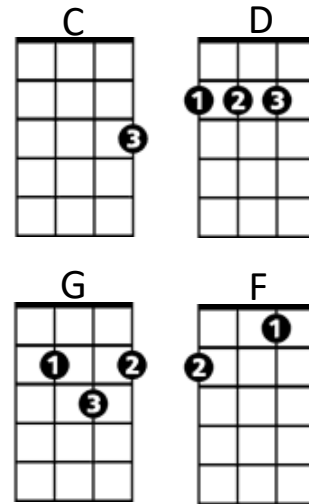

Bushel and a Peck (Frank Loesser) (Doris Day version) Key C

C
I love you a bushel and a peck
 D **G**
 A bushel and a peck and a hug around the neck
 C
 A hug around the neck and a barrel and a heap
 D **G**
 A barrel and a heap and I'm talkin' in my sleep

CHORUS:

F **C**
 About you, about you
 (My heart is leapin', I'm havin' trouble sleepin')
C
 'Cause I love you a bushel and a peck
 G **C**
 You bet your purdy neck I do
 G
 A doodle oodle ooh doo
F
 A doodle oodle ooh doo
C **G** **C**
 A doodle oodle ooh ooh ooh

C
I love you a bushel and a peck
 D **G**
 A bushel and a peck though you make my heart a wreck
 C
 Make my heart a wreck and you make my life a mess
D **G**
 Make my life a mess, yes a mess of happiness

(CHORUS)

C
I love you a bushel and a peck
 D **G**
 A bushel and a peck though it beats me all to heck
 C
 It beats me all to heck, how I'll ever tend the farm
D **G**
 Ever tend the farm when I wanna keep my arm