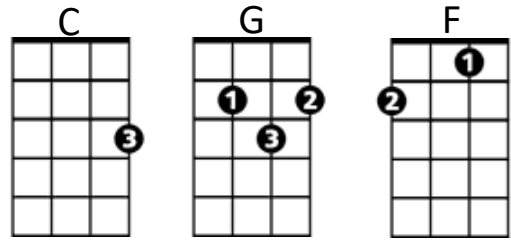

# Lost Highway (Leon Payne)

318

INTRO: C G C

**C** **F** **C**  
I'm a rollin' stone all alone and lost  
**G**  
For a life of sin I have paid the cost  
**F** **C**  
When I pass by all the people say  
**G** **C**  
Just another guy on the lost highway

**C** **F** **C**  
Just a deck of cards and a jug of wine  
**G**  
And a woman's lies makes a life like mine  
**F** **C**  
Oh the day we met, I went astray  
**G** **C**  
I started rolling down that lost highway

**C** **F** **C**  
Now boy's don't start to ramblin' round  
**G**  
On this road of sin are you are sorrow bound  
**F** **C**  
Take my advice or you'll curse the day  
**G** **C** **F** **C**  
You started rollin' down ~ that lost high ~ way