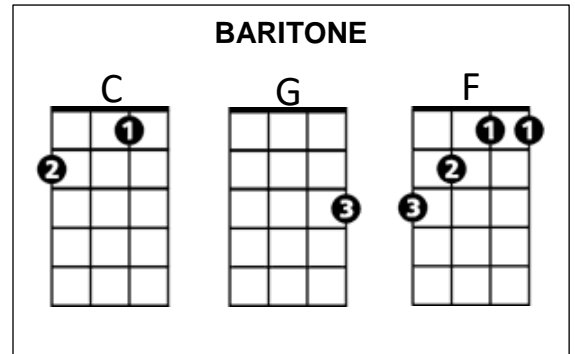

# Lost Highway (Leon Payne)

318

INTRO: C G C

**C** **F** **C**  
I'm a rollin' stone all alone and lost  
**G**  
For a life of sin I have paid the cost  
**F** **C**  
When I pass by all the people say  
**G** **C**  
Just another guy on the lost highway

**C** **F** **C**  
Just a deck of cards and a jug of wine  
**G**  
And a woman's lies makes a life like mine  
**F** **C**  
Oh the day we met, I went astray  
**G** **C**  
I started rolling down that lost highway

**C** **F** **C**  
Now boy's don't start to ramblin' round  
**G**  
On this road of sin are you are sorrow bound  
**F** **C**  
Take my advice or you'll curse the day  
**G** **C** **F** **C**  
You started rollin' down ~ that lost high ~ way