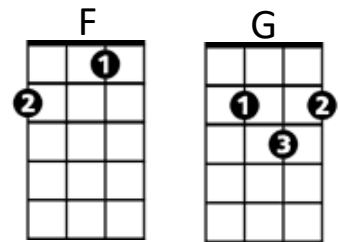

Stand By Me (Ben E. King)

INTRO: /C---/---/Am---/---/F---/G---/C---/---/

C
When the night has come
Am

And the land is dark
F **G** **C**
And the moon is the only light we'll see

Am
No I won't be afraid, no – o I won't be afraid
F **G** **C**
Just as long as you stand, stand by me

CHORUS:

C **Am**
And darlin', darlin', stand by me, oh stand by me
F **G** **C**
Oh stand, stand by me, stand by me

C
If the sky that we look upon
Am
Should tumble and fall
F **G** **C**
And the mountains should crumble to the sea
Am
I won't cry, I won't cry, no-o I won't shed a tear
F **G** **C**
Just as long as you stand, stand by me

INTERLUDE / C Am F G C (x2) (Verse melody)

CHORUS (x2)