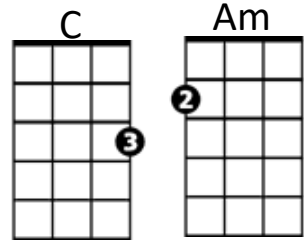

# Stand By Me (Ben E. King)

**INTRO:** /C---/---/Am---/---/F---/G---/C---/---/

**C**  
When the night has come  
**Am**

And the land is dark  
**F** **G** **C**  
And the moon is the only light we'll see

**C**  
If the sky that we look upon  
**Am**  
Should tumble and fall  
**F** **G** **C**  
And the mountains should crumble to the sea  
**Am**  
I won't cry, I won't cry, no-o I won't shed a tear  
**F** **G** **C**  
Just as long as you stand, stand by me