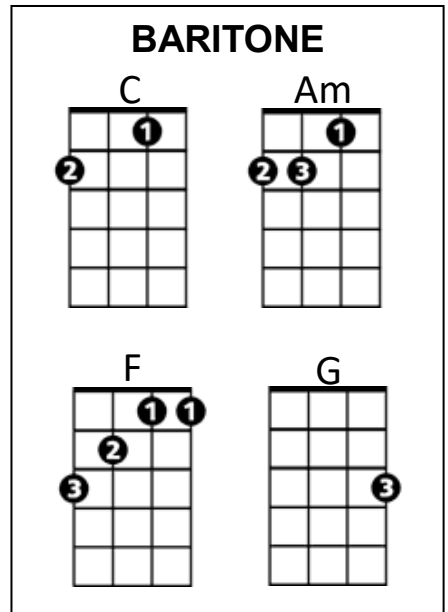

# Stand By Me (Ben E. King)

**INTRO:** /C---/---/Am---/---/F---/G---/C---/---/

**C**  
When the night has come  
**Am**

And the land is dark  
**F** **G** **C**  
And the moon is the only light we'll see

**Am**  
No I won't be afraid, no – o I won't be afraid  
**F** **G** **C**  
Just as long as you stand, stand by me

**CHORUS:**

**C** **Am**  
And darlin', darlin', stand by me, oh stand by me  
**F** **G** **C**  
Oh stand, stand by me, stand by me

**C**  
If the sky that we look upon  
**Am**  
Should tumble and fall  
**F** **G** **C**  
And the mountains should crumble to the sea  
**Am**  
I won't cry, I won't cry, no-o I won't shed a tear  
**F** **G** **C**  
Just as long as you stand, stand by me