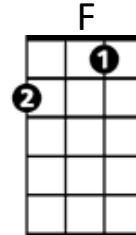

Swing Low, Sweet Chariot (Traditional)

Chorus:

G7 C F C
 Swing low, sweet chari-ot,
G7
 Coming for to carry me home
C F C
 Swing low, sweet chari-ot,
G7 C
 Coming for to carry me home

C F C
 I looked over Jordan and what did I see
G7
 Coming for to carry me home
C F C
 A band of angels a-coming after me
G7 C
 Coming for to carry me home

(Chorus)

C F C
 Well sometimes I'm up, and sometimes I'm down
G7
 Coming for to carry me home
C F C
 But still my soul is heavenly bound
G7 C
 Coming for to carry me home

(Chorus)

C F C
 Well if you get there before I do
G7
 Coming for to carry me home
C F C
 Tell all my friends I'm a-coming too
G7 C
 Coming for to carry me home