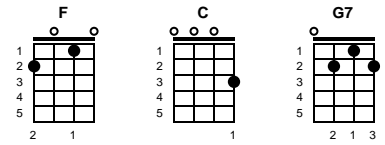

Bye Bye Love
 Felice and Boudleaux Bryant

Key of F

Intro: Chords last 2 lines, v1 + Bass Run

chorus:

F **C** **F** **C** **F**
 Bye, bye, love, bye, bye, happiness,
C **F** **G7** **C**
 Hello loneliness, I think I'm gonna cry
F **C** **F** **C** **F**
 Bye, bye, love, bye, bye, sweet caress,
C **F** **G7** **C**
 Hello emptiness, I feel like I could die,
G7 **C**
 Bye, bye, my love, bye, bye

STANDARD

BARITONE

v1:

F **C** **G7** **F** **G7** **C**
 There goes my baby with someone new
F **C** **G7** **F** **G7** **C**
 She sure looks happy, I sure am blue
G7 **C** **F** **C** **F** **G7**
 She was my baby, til he stepped in
F **C** **G7** **F** **G7** **C**
 Goodbye to romance, that might have been -- **BASS RUN + CHORUS**

v2:

F **C** **G7** **F** **G7** **C**
 I'm through with romance, I'm through with love
F **C** **G7** **F** **G7** **C**
 I'm through with counting, the stars a----bove
G7 **C** **F** **C** **F** **G7**
 And here's the reason, that I'm so free
F **C** **G7** **F** **G7** **C**
 My lov - ing baby, is through with me -- **BASS RUN + CHORUS**

ending:

G7 **C** **F** **C**
 Bye, bye, my love, bye, bye

Bass Run Tablature - Standard Ukulele
 -----0-----
 ----0-----2----- (C, D, E)

Bass Run Tablature - Baritone Ukulele
 -----0-----
 ----1-----3----- (C, D, E)
