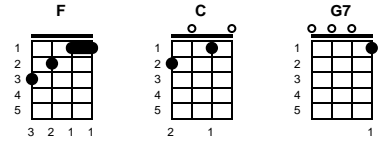

Bye Bye Love
 Felice and Boudleaux Bryant

Key of F

Intro: Chords last 2 lines, v1 + Bass Run

chorus:

F **C** **F** **C** **F**
 Bye, bye, love, bye, bye, happiness,
C **F** **G7** **C**
 Hello loneliness, I think I'm gonna cry
F **C** **F** **C** **F**
 Bye, bye, love, bye, bye, sweet caress,
C **F** **G7** **C**
 Hello emptiness, I feel like I could die,
G7 **C**
 Bye, bye, my love, bye, bye

STANDARD

BARITONE

v1:

F **C** **G7** **F** **G7** **C**
 There goes my baby with someone new
F **C** **G7** **F** **G7** **C**
 She sure looks happy, I sure am blue
G7 **C** **F** **C** **F** **G7**
 She was my baby, til he stepped in
F **C** **G7** **F** **G7** **C**
 Goodbye to romance, that might have been -- **BASS RUN + CHORUS**

v2:

F **C** **G7** **F** **G7** **C**
 I'm through with romance, I'm through with love
F **C** **G7** **F** **G7** **C**
 I'm through with counting, the stars a----bove
G7 **C** **F** **C** **F** **G7**
 And here's the reason, that I'm so free
F **C** **G7** **F** **G7** **C**
 My lov - ing baby, is through with me -- **BASS RUN + CHORUS**

ending:

G7 **C** **F** **C**
 Bye, bye, my love, bye, bye

Bass Run Tablature - Standard Ukulele
 -----0-----
 ----0-----2----- (C, D, E)

Bass Run Tablature - Baritone Ukulele
 -----0-----
 ----1-----3----- (C, D, E)
