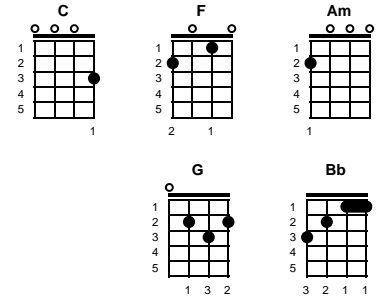

**Rocky Top**  
Boudleaux & Felice Bryant

Key of C

**C**

**v1:**

**C** **F** **C**  
Wish that I was on ol' Rocky Top

**Am** **G** **C**  
Down in the Tennessee hills

**F** **C**  
Ain't no smoggy smoke on Rocky Top

**Am** **G** **C**  
Ain't no telephone bills

**v2:**

**C** **F** **C**  
Once I had a girl on Rocky Top

**Am** **G** **C**  
Half bear, other half cat

**F** **C**  
Wild as a mink, but sweet as soda pop

**Am** **G** **C**  
I still dream about that

**Chorus:**

**Am** **G**  
Rocky Top, you'll always be

**Bb** **F**  
Home sweet home to me

**C**  
Good ol' Rocky Top

**Am** **G** **C**  
Rocky Top, Tennessee

**Am** **G** **C**  
Rocky Top, Tennessee -- **REPEAT FROM TOP**

**ending:**

**Am** **G** **C**  
Rocky Top, Tennessee

**STANDARD**

**BARITONE**