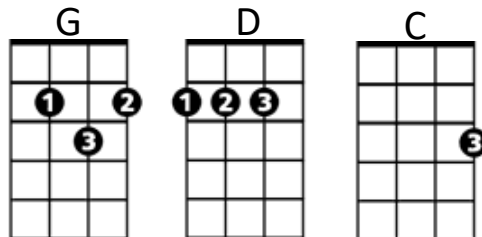

Big Yellow Taxi (Joni Mitchell) Key G

G **D** (2x)
 Shooooo – bop bop bop bop
C
 They paved Paradise and put up a parking
G C G C G
 lot
C **D** **G**
 With a pink hotel, a boutique and a swinging hot
 spot

(Chorus)

C
 Late last night I heard the screen door
G C G C G
 slam
C **D** **G**
 And a big yellow taxi took away my old man

(Chorus)

C **G**
 Late last night I heard the screen door slam –
 again
C **D**
 And a big yellow tractor pushed around my
G
 house, pushed around my land

Big Yellow Taxi (Joni Mitchell) Key C

C **G** (2x)
 Shooooo – bop bop bop bop
F
 They paved Paradise and put up a parking
C F C FC
 lot
F **G** **C**
 With a pink hotel, a boutique and a swinging hot
 spot

(Chorus)

F
 Late last night I heard the screen door
C F C F C
 slam
F **G** **C**
 And a big yellow taxi took away my old man

(Chorus)

F **C**
 Late last night I heard the screen door slam –
 again
F **G**
 And a big yellow tractor pushed around my
C
 house, pushed around my land