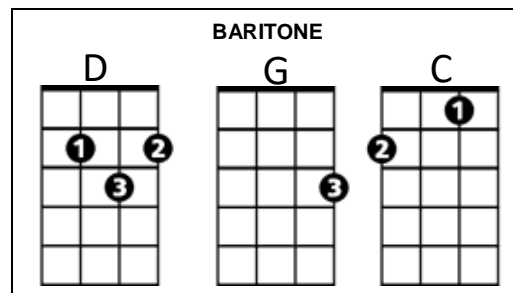

Big Yellow Taxi (Joni Mitchell) Key G

G **D** (2x)
 Shooooo – bop bop bop bop
C
 They paved Paradise and put up a parking
G C G C G
 lot
C **D** **G**
 With a pink hotel, a boutique and a swinging hot
 spot

(Chorus)

C
 Late last night I heard the screen door
G C G C G
 slam
C **D** **G**
 And a big yellow taxi took away my old man

(Chorus)

C **G**
 Late last night I heard the screen door slam –
 again
C **D**
 And a big yellow tractor pushed around my
G
 house, pushed around my land

Big Yellow Taxi (Joni Mitchell) Key C

C **G** (2x)
 Shooooo – bop bop bop bop
F
 They paved Paradise and put up a parking
C F C FC
 lot
F **G** **C**
 With a pink hotel, a boutique and a swinging hot
 spot

(Chorus)

F
 Late last night I heard the screen door
C F C F C
 slam
F **G** **C**
 And a big yellow taxi took away my old man

(Chorus)

F **C**
 Late last night I heard the screen door slam –
 again
F **G**
 And a big yellow tractor pushed around my
C
 house, pushed around my land