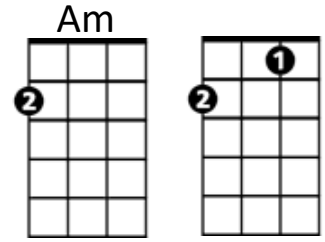

You're So Vain (Carly Simon)

Intro: / Am - - - / x8

Am F Am
 You walked into the party like you were walking onto a yacht
 Am F Am
 Your hat strategically dipped below one eye, your scarf it was apricot
 F G C Am F C
 You had one eye in the mirror as you watched yourself gavotte
 G F
 And all the girls dreamed that they'd be your partner, they'd be your partner, and

Chorus:

C Dm C
 You're so vain, you probably think this song is about you
 Am
 You're so vain (you're so vain)
 F G
 I'll bet you think this song is about you-- Don't you? Don't you?

Am F Am
 You had me several years ago when I was still quite naive
 Am F Am
 Well, you said that we made such a pretty pair, and that you would never leave
 F G C Am F C
 But you gave away the things you loved, and one of them was me
 G F
 I had some dreams they were clouds in my coffee, clouds in my coffee, and

(Chorus)

Instrumental Verse (sing last line):

G F
 I had some dreams they were clouds in my coffee, clouds in my coffee, and

(Chorus)

Am F Am
 Well, I hear you went up to Saratoga and your horse naturally won
 Am F Am
 Then you flew your Lear jet up to Nova Scotia to see the total eclipse of the sun
 F G C Am F C
 Well, you're where you should be all the time and when you're not, you're with
 G F
 Some underworld spy or the wife of a close friend, wife of a close friend, and