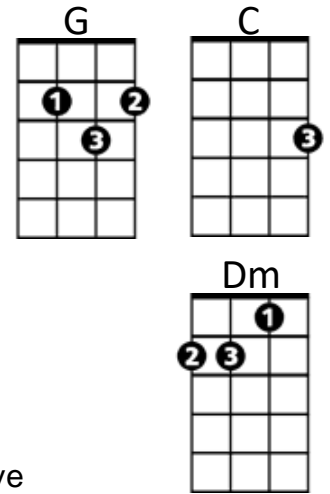

You're So Vain (Carly Simon)

Intro: / Am - - - / x8

Am F Am
 You walked into the party like you were walking onto a yacht
 Am F Am
 Your hat strategically dipped below one eye, your scarf it was apricot
 F G C Am F C
 You had one eye in the mirror as you watched yourself gavotte
 G F
 And all the girls dreamed that they'd be your partner, they'd be your partner, and

Chorus:

C Dm C
 You're so vain, you probably think this song is about you
 Am
 You're so vain (you're so vain)
 F G
 I'll bet you think this song is about you-- Don't you? Don't you?

Am F Am
 You had me several years ago when I was still quite naive
 Am F Am
 Well, you said that we made such a pretty pair, and that you would never leave
 F G C Am F C
 But you gave away the things you loved, and one of them was me
 G F
 I had some dreams they were clouds in my coffee, clouds in my coffee, and

(Chorus)

Instrumental Verse (sing last line):

G F
 I had some dreams they were clouds in my coffee, clouds in my coffee, and

(Chorus)

Am F Am
 Well, I hear you went up to Saratoga and your horse naturally won
 Am F Am
 Then you flew your Lear jet up to Nova Scotia to see the total eclipse of the sun
 F G C Am F C
 Well, you're where you should be all the time and when you're not, you're with
 G F
 Some underworld spy or the wife of a close friend, wife of a close friend, and