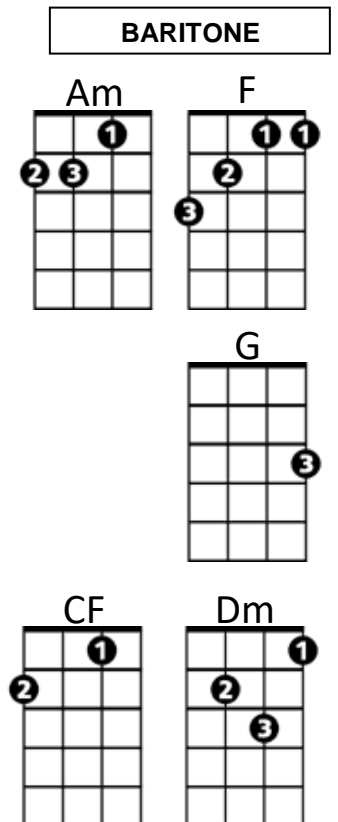

You're So Vain (Carly Simon)

Intro: / Am - - - / x8

Am F Am
 You walked into the party like you were walking onto a yacht
 Am F Am
 Your hat strategically dipped below one eye, your scarf it was apricot
 F G C Am F C
 You had one eye in the mirror as you watched yourself gavotte
 G F
 And all the girls dreamed that they'd be your partner, they'd be your partner, and

Chorus:

C Dm C
 You're so vain, you probably think this song is about you
 Am
 You're so vain (you're so vain)
 F G
 I'll bet you think this song is about you-- Don't you? Don't you?

Am F Am
 You had me several years ago when I was still quite naive
 Am F Am
 Well, you said that we made such a pretty pair, and that you would never leave
 F G C Am F C
 But you gave away the things you loved, and one of them was me
 G F
 I had some dreams they were clouds in my coffee, clouds in my coffee, and

(Chorus)

Instrumental Verse (sing last line):

G F
 I had some dreams they were clouds in my coffee, clouds in my coffee, and

(Chorus)

Am F Am
 Well, I hear you went up to Saratoga and your horse naturally won
 Am F Am
 Then you flew your Lear jet up to Nova Scotia to see the total eclipse of the sun
 F G C Am F C
 Well, you're where you should be all the time and when you're not, you're with
 G F
 Some underworld spy or the wife of a close friend, wife of a close friend, and