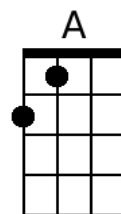

Mr Tambourine Man (Bob Dylan) Key of C

INTRO – G D / G D 2x

CHORUS:

C D G C
 Hey! Mr. Tambourine Man, play a song for me,
 G C D Dsus2 D Dsus2
 I'm not sleepy and there ain't no place I'm goin' to.
 C D G C
 Hey! Mr. Tambourine Man, play a song for me,
 G C D G Gsus4 G Gsus4
 In the jingle jangle morning, I'll come followin' you.

C D G C
 I'm ready to go anywhere, I'm ready for to fade,
 G C
 On to my own parade.
 G C
 Cast your dancin' spell my way,
 D
 I promise to go under it.

BARITONE

Baritone guitar chord diagrams for G, D, C, Gsus4, and Dsus2. Each diagram shows a 6-string baritone guitar with the notes indicated by dots and numbers. The G chord has notes on strings 1, 2, 3, 4, 5, and 6. The D chord has notes on strings 1, 2, 3, 4, 5, and 6. The C chord has notes on strings 1, 2, 3, 4, 5, and 6. The Gsus4 chord has notes on strings 1, 2, 3, 4, 5, and 6. The Dsus2 chord has notes on strings 1, 2, 3, 4, 5, and 6.

(CHORUS)

C D G C
 Hey! Mr. Tambourine Man, play a song for me,
 G C D Dsus2 D Dsus2
 I'm not sleepy and there ain't no place I'm goin' to.

C D G C
 Hey! Mr. Tambourine Man, play a song for me,
 G C D G (Outro) - G D / G D (2x) end in G
 In the jingle jangle morning, I'll come followin' you.

Mr Tambourine Man (Bob Dylan) Key of G

INTRO – D A / D A (2x)

CHORUS:

G A D G
 Hey! Mr. Tambourine Man, play a song for me,
D G A Asus4 A Asus4
 I'm not sleepy and there ain't no place I'm goin' to.
G A D G
 Hey! Mr. Tambourine Man, play a song for me,
D G A D Dsus2 D Dsus2
 In the jingle jangle morning, I'll come followin' you.