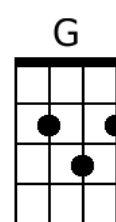

G A D G
Take me for a trip upon your magic swirlin' ship,
D G
All my senses have been stripped,
D G
And my hands can't feel to grip.
D G
And my toes too numb to step,
D G A
Wait only for my boot heels, to be wanderin'.