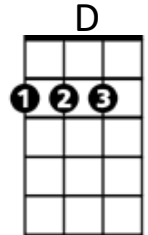

Mr Tambourine Man (Bob Dylan) Key of C

INTRO – G D / G D 2x

CHORUS:

C D G C
 Hey! Mr. Tambourine Man, play a song for me,
 G C D Dsus2 D Dsus2
 I'm not sleepy and there ain't no place I'm goin' to.
 C D G C
 Hey! Mr. Tambourine Man, play a song for me,
 G C D G Gsus4 G Gsus4
 In the jingle jangle morning, I'll come followin' you.

C D G C
 Take me for a trip upon your magic swirlin' ship,
 G C
 All my senses have been stripped,
 G C
 And my hands can't feel to grip.
 G C
 And my toes too numb to step,
 G C D
 Wait only for my boot heels, to be wanderin'.

C D G C
 I'm ready to go anywhere, I'm ready for to fade,
 G C
 On to my own parade.
 G C
 Cast your dancin' spell my way,
 D
 I promise to go under it.

BARITONE

Baritone guitar chord diagrams for G, D, C, Gsus4, and Dsus2. Each diagram shows a 6-string baritone guitar with the notes indicated by dots and numbers. The G chord has notes on strings 1, 2, 3, 4, 5, and 6. The D chord has notes on strings 1, 2, 3, 4, 5, and 6. The C chord has notes on strings 1, 2, 3, 4, 5, and 6. The Gsus4 chord has notes on strings 1, 2, 3, 4, 5, and 6. The Dsus2 chord has notes on strings 1, 2, 3, 4, 5, and 6.

Mr Tambourine Man (Bob Dylan) Key of G

INTRO – D A / D A (2x)

CHORUS:

G A D G
 Hey! Mr. Tambourine Man, play a song for me,
D G A Asus4 A Asus4
 I'm not sleepy and there ain't no place I'm goin' to.
G A D G
 Hey! Mr. Tambourine Man, play a song for me,
D G A D Dsus2 D Dsus2
 In the jingle jangle morning, I'll come followin' you.