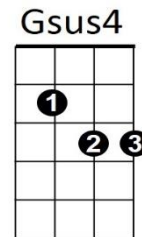

Mr Tambourine Man (Bob Dylan) Key of C

INTRO – G D / G D 2x

CHORUS:

C D G C
 Hey! Mr. Tambourine Man, play a song for me,
 G C D Dsus2 D Dsus2
 I'm not sleepy and there ain't no place I'm goin' to.
 C D G C
 Hey! Mr. Tambourine Man, play a song for me,
 G C D G Gsus4 G Gsus4
 In the jingle jangle morning, I'll come followin' you.

C D G C
 Take me for a trip upon your magic swirlin' ship,
 G C
 All my senses have been stripped,
 G C
 And my hands can't feel to grip.
 G C
 And my toes too numb to step,
 G C D
 Wait only for my boot heels, to be wanderin'.

C D G C
 I'm ready to go anywhere, I'm ready for to fade,
 G C
 On to my own parade.
 G C
 Cast your dancin' spell my way,
 D
 I promise to go under it.

BARITONE

Baritone guitar chord diagrams for G, D, C, Gsus4, and Dsus2. Each diagram shows a 6-string baritone guitar with the notes indicated by dots and numbers. The G chord has notes on strings 1, 2, 3, 4, 5, and 6. The D chord has notes on strings 1, 2, 3, 4, 5, and 6. The C chord has notes on strings 1, 2, 3, 4, 5, and 6. The Gsus4 chord has notes on strings 1, 2, 3, 4, 5, and 6. The Dsus2 chord has notes on strings 1, 2, 3, 4, 5, and 6.

Mr Tambourine Man (Bob Dylan) Key of G

INTRO – D A / D A (2x)

CHORUS:

G A D G
 Hey! Mr. Tambourine Man, play a song for me,
D G A Asus4 A Asus4
 I'm not sleepy and there ain't no place I'm goin' to.
G A D G
 Hey! Mr. Tambourine Man, play a song for me,
D G A D Dsus2 D Dsus2
 In the jingle jangle morning, I'll come followin' you.