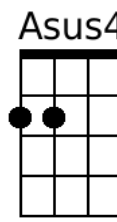

G A D G
Take me for a trip upon your magic swirlin' ship,
D G
All my senses have been stripped,
D G
And my hands can't feel to grip.
D G
And my toes too numb to step,
D G A
Wait only for my boot heels, to be wanderin'.