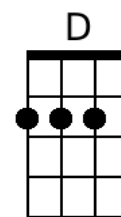

Mr Tambourine Man (Bob Dylan) Key of C

INTRO – G D / G D 2x

CHORUS:

C D G C
 Hey! Mr. Tambourine Man, play a song for me,
 G C D Dsus2 D Dsus2
 I'm not sleepy and there ain't no place I'm goin' to.
 C D G C
 Hey! Mr. Tambourine Man, play a song for me,
 G C D G Gsus4 G Gsus4
 In the jingle jangle morning, I'll come followin' you.

C D G C
 I'm ready to go anywhere, I'm ready for to fade,
 G C
 On to my own parade.
 G C
 Cast your dancin' spell my way,
 D
 I promise to go under it.

BARITONE

Baritone guitar chord diagrams for G, D, C, Gsus4, and Dsus2. Each diagram shows a 6-string baritone guitar with the notes indicated by dots and numbers. The G chord has notes on strings 1, 2, 3, 4, 5, and 6. The D chord has notes on strings 1, 2, 3, 4, 5, and 6. The C chord has notes on strings 1, 2, 3, 4, 5, and 6. The Gsus4 chord has notes on strings 1, 2, 3, 4, 5, and 6. The Dsus2 chord has notes on strings 1, 2, 3, 4, 5, and 6.

(CHORUS)

C D G C
 Hey! Mr. Tambourine Man, play a song for me,
 G C D Dsus2 D Dsus2
 I'm not sleepy and there ain't no place I'm goin' to.

C D G C
 Hey! Mr. Tambourine Man, play a song for me,
 G C D G (Outro) - G D / G D (2x) end in G
 In the jingle jangle morning, I'll come followin' you.

Mr Tambourine Man (Bob Dylan) Key of G

INTRO – D A / D A (2x)

CHORUS:

G A D G
 Hey! Mr. Tambourine Man, play a song for me,
D G A Asus4 A Asus4
 I'm not sleepy and there ain't no place I'm goin' to.
G A D G
 Hey! Mr. Tambourine Man, play a song for me,
D G A D Dsus2 D Dsus2
 In the jingle jangle morning, I'll come followin' you.