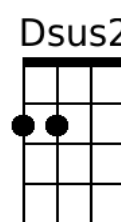

G A D G
Take me for a trip upon your magic swirlin' ship,
D G
All my senses have been stripped,
D G
And my hands can't feel to grip.
D G
And my toes too numb to step,
D G A
Wait only for my boot heels, to be wanderin'.