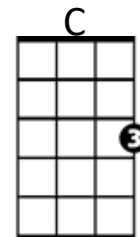

Mr Tambourine Man (Bob Dylan) Key of C

INTRO – G D / G D 2x

CHORUS:

C D G C
 Hey! Mr. Tambourine Man, play a song for me,
 G C D Dsus2 D Dsus2
 I'm not sleepy and there ain't no place I'm goin' to.
 C D G C
 Hey! Mr. Tambourine Man, play a song for me,
 G C D G Gsus4 G Gsus4
 In the jingle jangle morning, I'll come followin' you.

C D G C
 Take me for a trip upon your magic swirlin' ship,
 G C
 All my senses have been stripped,
 G C
 And my hands can't feel to grip.
 G C
 And my toes too numb to step,
 G C D
 Wait only for my boot heels, to be wanderin'.

C D G C
 I'm ready to go anywhere, I'm ready for to fade,
 G C
 On to my own parade.
 G C
 Cast your dancin' spell my way,
 D
 I promise to go under it.

BARITONE

Baritone guitar chord diagrams for G, D, C, Gsus4, and Dsus2. Each diagram shows a 6-string baritone guitar with the notes indicated by dots and numbers. The G chord has notes on strings 1, 2, 3, 4, 5, and 6. The D chord has notes on strings 1, 2, 3, 4, 5, and 6. The C chord has notes on strings 1, 2, 3, 4, 5, and 6. The Gsus4 chord has notes on strings 1, 2, 3, 4, 5, and 6. The Dsus2 chord has notes on strings 1, 2, 3, 4, 5, and 6.

Mr Tambourine Man (Bob Dylan) Key of G

INTRO – D A / D A (2x)

CHORUS:

G A D G
 Hey! Mr. Tambourine Man, play a song for me,
D G A Asus4 A Asus4
 I'm not sleepy and there ain't no place I'm goin' to.
G A D G
 Hey! Mr. Tambourine Man, play a song for me,
D G A D Dsus2 D Dsus2
 In the jingle jangle morning, I'll come followin' you.