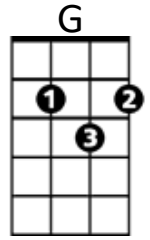

Mr Tambourine Man (Bob Dylan) Key of C

INTRO – G D / G D 2x

CHORUS:

C D G C
 Hey! Mr. Tambourine Man, play a song for me,
 G C D Dsus2 D Dsus2
 I'm not sleepy and there ain't no place I'm goin' to.
 C D G C
 Hey! Mr. Tambourine Man, play a song for me,
 G C D G Gsus4 G Gsus4
 In the jingle jangle morning, I'll come followin' you.

C D G C
 Take me for a trip upon your magic swirlin' ship,
 G C
 All my senses have been stripped,
 G C
 And my hands can't feel to grip.
 G C
 And my toes too numb to step,
 G C D
 Wait only for my boot heels, to be wanderin'.

C D G C
 I'm ready to go anywhere, I'm ready for to fade,
 G C
 On to my own parade.
 G C
 Cast your dancin' spell my way,
 D
 I promise to go under it.

BARITONE

Baritone guitar chord diagrams for G, D, C, Gsus4, and Dsus2. Each diagram shows a 6-string baritone guitar with the notes indicated by dots and numbers. The G chord has notes on strings 1, 2, 3, 4, 5, and 6. The D chord has notes on strings 1, 2, 3, 4, 5, and 6. The C chord has notes on strings 1, 2, 3, 4, 5, and 6. The Gsus4 chord has notes on strings 1, 2, 3, 4, 5, and 6. The Dsus2 chord has notes on strings 1, 2, 3, 4, 5, and 6.

Mr Tambourine Man (Bob Dylan) Key of G

INTRO – D A / D A (2x)

CHORUS:

G A D G
 Hey! Mr. Tambourine Man, play a song for me,
D G A Asus4 A Asus4
 I'm not sleepy and there ain't no place I'm goin' to.
G A D G
 Hey! Mr. Tambourine Man, play a song for me,
D G A D Dsus2 D Dsus2
 In the jingle jangle morning, I'll come followin' you.