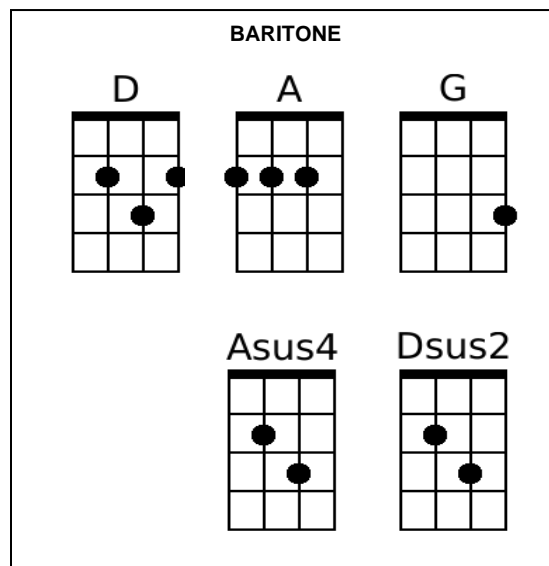

Mr Tambourine Man (Bob Dylan) Key of G

INTRO – D A / D A (2x)

CHORUS:

G A D G
Hey! Mr. Tambourine Man, play a song for me,
D G A Asus4 A Asus4
I'm not sleepy and there ain't no place I'm goin' to.
G A D G
Hey! Mr. Tambourine Man, play a song for me,
D G A D Dsus2 D Dsus2
In the jingle jangle morning, I'll come followin' you.

G A D G
Take me for a trip upon your magic swirlin' ship,
D G
All my senses have been stripped,
D G
And my hands can't feel to grip.
D G
And my toes too numb to step,
D G A
Wait only for my boot heels, to be wanderin'.

G A D G
I'm ready to go anywhere, I'm ready for to fade,
D G
On to my own parade.
D G
Cast your dancin' spell my way,
A
I promise to go under it.

(CHORUS)

G A D G
Hey! Mr. Tambourine Man, play a song for me,
D G A Asus4 A Asus4
I'm not sleepy and there ain't no place I'm goin' to.
G A D G
Hey! Mr. Tambourine Man, play a song for me,
D G A D (Outro) D A / D A (2x) End in D
In the jingle jangle morning, I'll come followin' you.