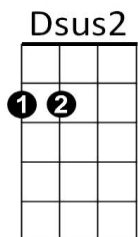

Mr Tambourine Man (Bob Dylan) Key of C

INTRO – G D / G D 2x

CHORUS:

C D G C
 Hey! Mr. Tambourine Man, play a song for me,
 G C D Dsus2 D Dsus2
 I'm not sleepy and there ain't no place I'm goin' to.
 C D G C
 Hey! Mr. Tambourine Man, play a song for me,
 G C D G Gsus4 G Gsus4
 In the jingle jangle morning, I'll come followin' you.

C D G C
 Take me for a trip upon your magic swirlin' ship,
 G C
 All my senses have been stripped,
 G C
 And my hands can't feel to grip.
 G C
 And my toes too numb to step,
 G C D
 Wait only for my boot heels, to be wanderin'.

C D G C
 I'm ready to go anywhere, I'm ready for to fade,
 G C
 On to my own parade.
 G C
 Cast your dancin' spell my way,
 D
 I promise to go under it.

BARITONE

Baritone guitar chord diagrams for G, D, C, Gsus4, and Dsus2. Each diagram shows a 6-string baritone guitar with the notes indicated by dots and numbers. The G chord has notes on strings 1, 2, 3, 4, 5, and 6. The D chord has notes on strings 1, 2, 3, 4, 5, and 6. The C chord has notes on strings 1, 2, 3, 4, 5, and 6. The Gsus4 chord has notes on strings 1, 2, 3, 4, 5, and 6. The Dsus2 chord has notes on strings 1, 2, 3, 4, 5, and 6.

Mr Tambourine Man (Bob Dylan) Key of G

INTRO – D A / D A (2x)

CHORUS:

G A D G
 Hey! Mr. Tambourine Man, play a song for me,
D G A Asus4 A Asus4
 I'm not sleepy and there ain't no place I'm goin' to.
G A D G
 Hey! Mr. Tambourine Man, play a song for me,
D G A D Dsus2 D Dsus2
 In the jingle jangle morning, I'll come followin' you.