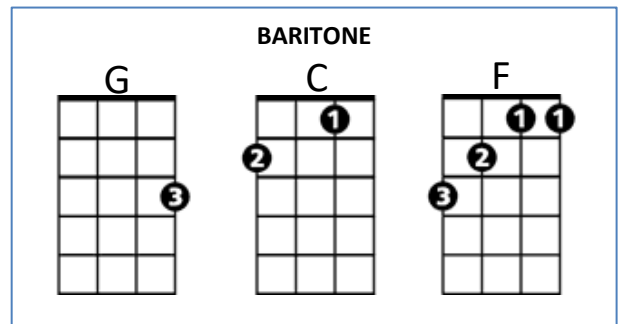

Rain (John Lennon / Paul McCartney) Key C

C
If the rain comes
F G C
They run and hide their heads
F G C
They might as well be dead
F C
If the rain comes - if the rain comes

C
When the sun shines
F G C
They slip into the shade
(when the sun shines down)
F G C
And sip their lemonade
(when the sun shines down)
F
When the sun shines –
C
When the sun shines

Refrain:

C F C
Rrrraaaaaiiiiiinnnnn - I don't mind
C F C
Shhhhhiiiiiiiiinnnnnnee - the weather's fine

C F G C
I can show you that when it starts to rain,
(when the rain comes down)
F G C
Everything's the same.
(when the rain comes down)
F C
I can show you, I can show you.

Rain (John Lennon / Paul McCartney) Key G

G
 If the rain comes
 C **D** **G**
 They run and hide their heads
 C **D** **G**
 They might as well be dead
 C **G**
 If the rain comes - if the rain comes

G
 When the sun shines
 C **D** **G**
 They slip into the shade
 (when the sun shines down)
 C **D** **G**
 And sip their lemonade
 (when the sun shines down)
 C
 When the sun shines –
 G
 When the sun shines