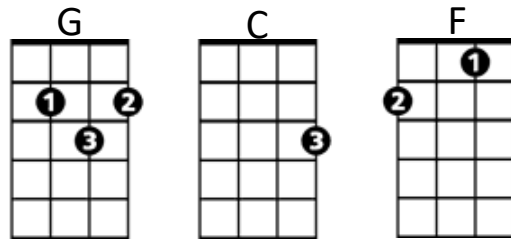

Rain (John Lennon / Paul McCartney) Key C

C
If the rain comes
F G C
They run and hide their heads
F G C
They might as well be dead
F C
If the rain comes - if the rain comes

C
When the sun shines
F G C
They slip into the shade
(when the sun shines down)
F G C
And sip their lemonade
(when the sun shines down)
F
When the sun shines –
C
When the sun shines

Refrain:

C F C
Rrrraaaaaiiiiiinnnnn - I don't mind
C F C
Shhhhhiiiiiiiiinnnnnnee - the weather's fine

C F G C
I can show you that when it starts to rain,
(when the rain comes down)
F G C
Everything's the same.
(when the rain comes down)
F C
I can show you, I can show you.

Rain (John Lennon / Paul McCartney) Key G

G
 If the rain comes
 C **D** **G**
 They run and hide their heads
 C **D** **G**
 They might as well be dead
 C **G**
 If the rain comes - if the rain comes

G
 When the sun shines
 C **D** **G**
 They slip into the shade
 (when the sun shines down)
 C **D** **G**
 And sip their lemonade
 (when the sun shines down)
 C
 When the sun shines –
 G
 When the sun shines