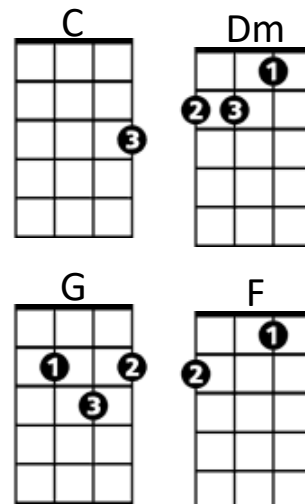

Sweet City Woman (Stampeders) Key C

Intro: C Dm G C / C Dm G C

C **Dm**
Well, I'm on my way, to the city life

C
To a pretty face that shines her light on the city nights

C **Dm**
And I gotta catch a noon train, Gotta be there on time

G **C**
Oh, it feels so good to know she waits at the end of the line

Chorus:

C **Dm**
Swee-ee-eet, sweet city woman

G **C**
I can see your face, I can hear your voice, I can almost touch you

Dm
Swee-ee-eet, sweet city woman