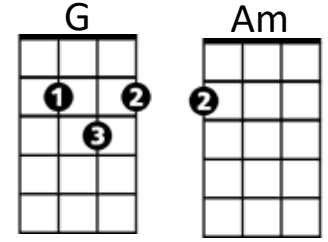

Sweet City Woman (Stampeders) Key G

Intro: G Am D G Am D G

G **Am**
Well, I'm on my way, to the city life

To a pretty face that shines her light on the city nights

G **Am**
And I gotta catch a noon train, Gotta be there on time

D **G**
Oh, it feels so good to know she waits at the end of the line

Chorus:

G **Am**
Swee-ee-eet, sweet city woman

D **G**
I can see your face, I can hear your voice, I can almost touch you

Am
Swee-ee-eet, sweet city woman