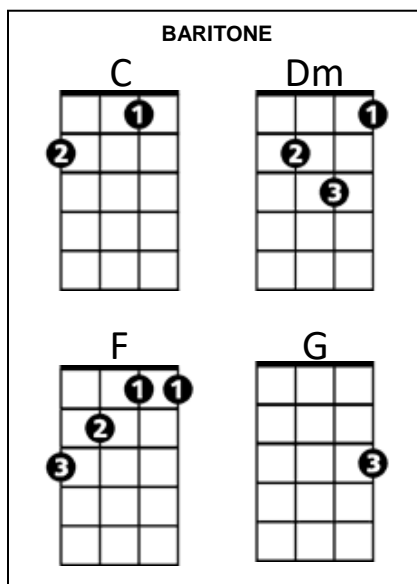

Sweet City Woman (Stampeders) Key C

Intro: C Dm G C / C Dm G C

C **Dm**
Well, I'm on my way, to the city life

C
To a pretty face that shines her light on the city nights

C **Dm**
And I gotta catch a noon train, Gotta be there on time

Sweet City Woman (Stampeders) Key G

Intro: G Am D G Am D G

G **Am**
Well, I'm on my way, to the city life

To a pretty face that shines her light on the city nights

G **Am**
And I gotta catch a noon train, Gotta be there on time