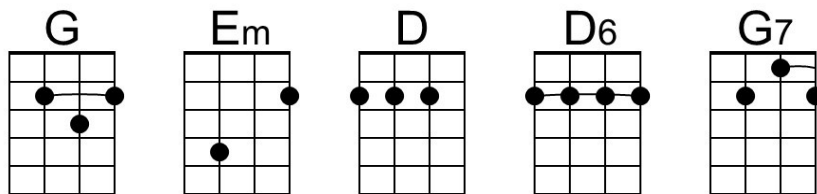

Winchester Cathedral (Geoff Stephens, 1966) (G)

Winchester Cathedral by The New Vaudeville Band (C)

4/4 Time – Tempo 128 bpm

Intro (Instrumental for first 2 lines)

G Em D D6
Oh-bo-de-o-do, oh-bo-de-o-do,
D7 D6 G D7
Oh-bo-de-o-do de-do-duh.

G Em D D6
Oh-bo-de-o-do, oh-bo-de-o-do,
D7 D6 G ↓ D7 ↓
Oh-bo-de-o-do de-do-duh.

G D
__ Winchester Cathedral, __ you're bringing me down.
D7 G
__ You stood and you watched as, __ my baby left town.
G D
__ You could have done something, __ but you didn't try.
D7 G
__ You didn't do nothing; __ you let her walk by.

Bridge

G G7 C
__ Now everyone knows just how much I needed that gal,
A A7
__ She wouldn't have gone far a-way.
D A7 D7
If only you'd started ringing your bell.