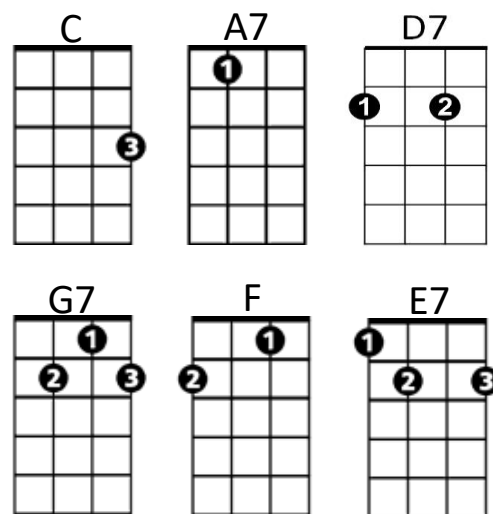

Anytime (Herbert Lawson)

Strum in on C

C **A7** **D7**
Anytime you're feeling lonely
G7 **C**
Anytime you're feeling blue
F **C**
Anytime you feel down hearted
D7 **G7**
That will prove your love for me is true

C **A7** **D7**
Anytime you're thinking about me
G7 **E7**
That's the time I'll be thinking of you
A7 **D7**
So anytime you say you want me back again
G7 **C**
That's the time I'll come back home to you

A7 **D7**
Anytime your world gets lonely
G7 **C**
And you find true friends are few
F **C**
Anytime you see a rainbow
D7 **G7**
That will be a sign the storm is through

C **A7** **D7**
Anytime will be the right time
G7 **E7**
Anytime at all will do
A7 **D7**
So anytime you say you want only my love
G7 **C**
That's the time I'll come back home to you

(Repeat Second Verse) End: C F C