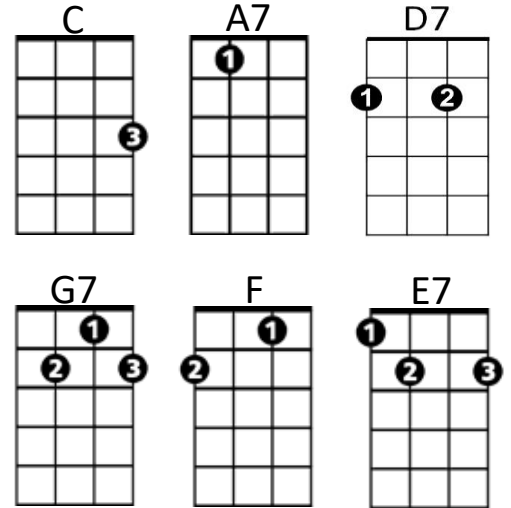

Anytime (Herbert Lawson)

Intro C

C A7 D7
 Anytime you're feeling lonely
G7 C
 Anytime you're feeling blue
F C
 Anytime you feel down hearted
D7 G7
 That will prove your love for me is true

C A7 D7
 Anytime you're thinking about me
G7 E7
 That's the time I'll be thinking of you
A7 D7
 So anytime you say you want me back again
G7 C
 That's the time I'll come back home to you

A7 D7
 Anytime your world gets lonely
G7 C
 And you find true friends are few
F C
 Anytime you see a rainbow
D7 G7
 That will be a sign the storm is through

C A7 D7
 Anytime will be the right time
G7 E7
 Anytime at all will do
A7 D7
 So anytime you say you want only my love
G7 C
 That's the time I'll come back home to you

(Second Verse)