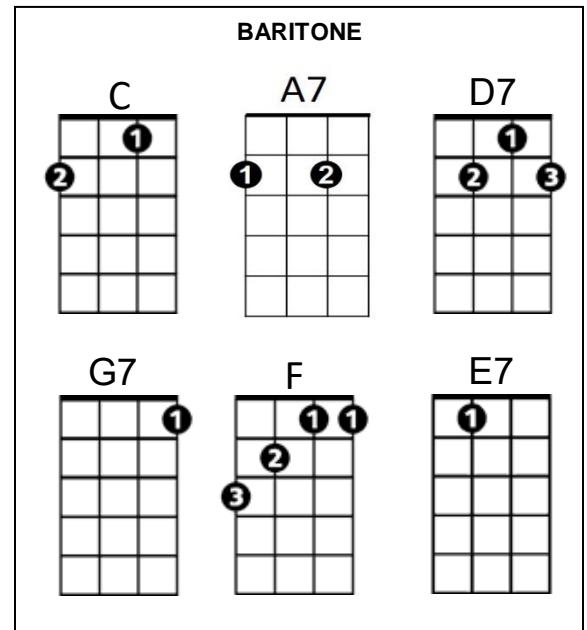

Anytime (Herbert Lawson)

Intro C

C A7 D7
 Anytime you're feeling lonely
G7 C
 Anytime you're feeling blue
F C
 Anytime you feel down hearted
D7 G7
 That will prove your love for me is true

C A7 D7
 Anytime you're thinking about me
G7 E7
 That's the time I'll be thinking of you
A7 D7
 So anytime you say you want me back again
G7 C
 That's the time I'll come back home to you

A7 D7
 Anytime your world gets lonely
G7 C
 And you find true friends are few
F C
 Anytime you see a rainbow
D7 G7
 That will be a sign the storm is through

C A7 D7
 Anytime will be the right time
G7 E7
 Anytime at all will do
A7 D7
 So anytime you say you want only my love
G7 C
 That's the time I'll come back home to you

(Second Verse)