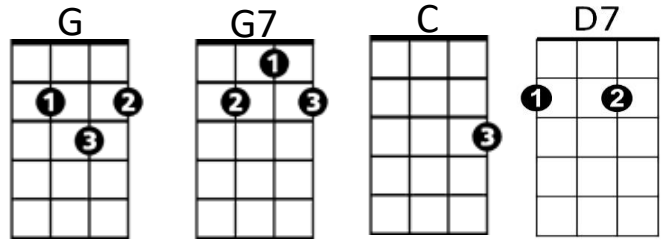

Sitting On Top Of the World (Doc Watson)

Intro: last 2 lines of verse: G D7 / G D7 G

G **G7**
 'Twas in the spring one sunny day
C **G**
 My sweetheart left me, Lord, she went away
G **D7**
 And now she's gone and I dont' worry
G **D7** **G**
 Lord, I'm sitting on top of the world

G **G7**
 She called me up from down in El Pa-so
C **G**
 She said "Come back, daddy - hoooh, I need you so"
G **D7**
 And now she's gone and I dont' worry
G **D7** **G**
 Lord, I'm sitting on top of the world

G **G7**
 And don't you come here runnin' holding out your hand
C **G**
 I'm gonna get me a woman like you got your man
G **D7**
 And now she's gone and I dont' worry
G **D7** **G**
 Lord, I'm sitting on top of the world

G **G7**
 'Twas in the spring one sunny day
C **G**
 My sweetheart left me, Lord, she went away
G **D7**
 And now she's gone and I dont' worry
G **D7** **G**
 Lord, I'm sitting on top of the world