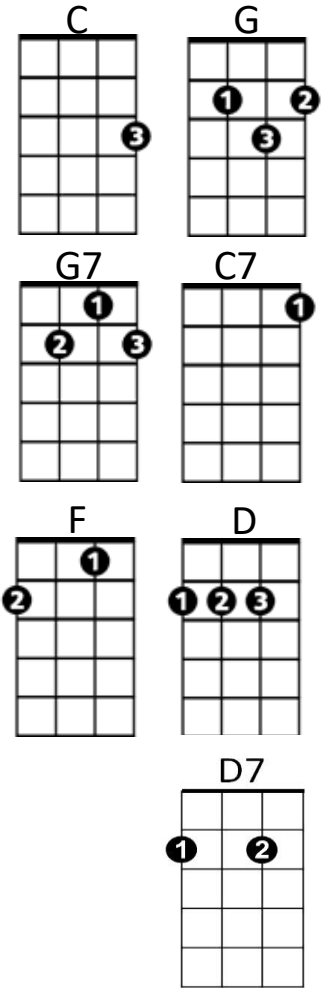

Winchester Cathedral (Geoff Stephens)

Intro: C G G7 C

C **G**
 Winchester Cathedral, you're bringing me down.
G7 **C**
 You stood and you watched as, my baby left town.
C **G**
 You could have done something, but you didn't try.
G7 **C**
 You didn't do nothing; you let her walk by.

Bridge:

C **C7** **F**
 Now everyone knows just how much I needed that gal,
D **D7**
 She wouldn't have gone far a-way.
G **D7** **G7**
 If only you'd started ringing your bell.

C **G**
 Winchester Cathedral, you're bringing me down.
G7 **C**
 You stood and you watched as, my baby left town.